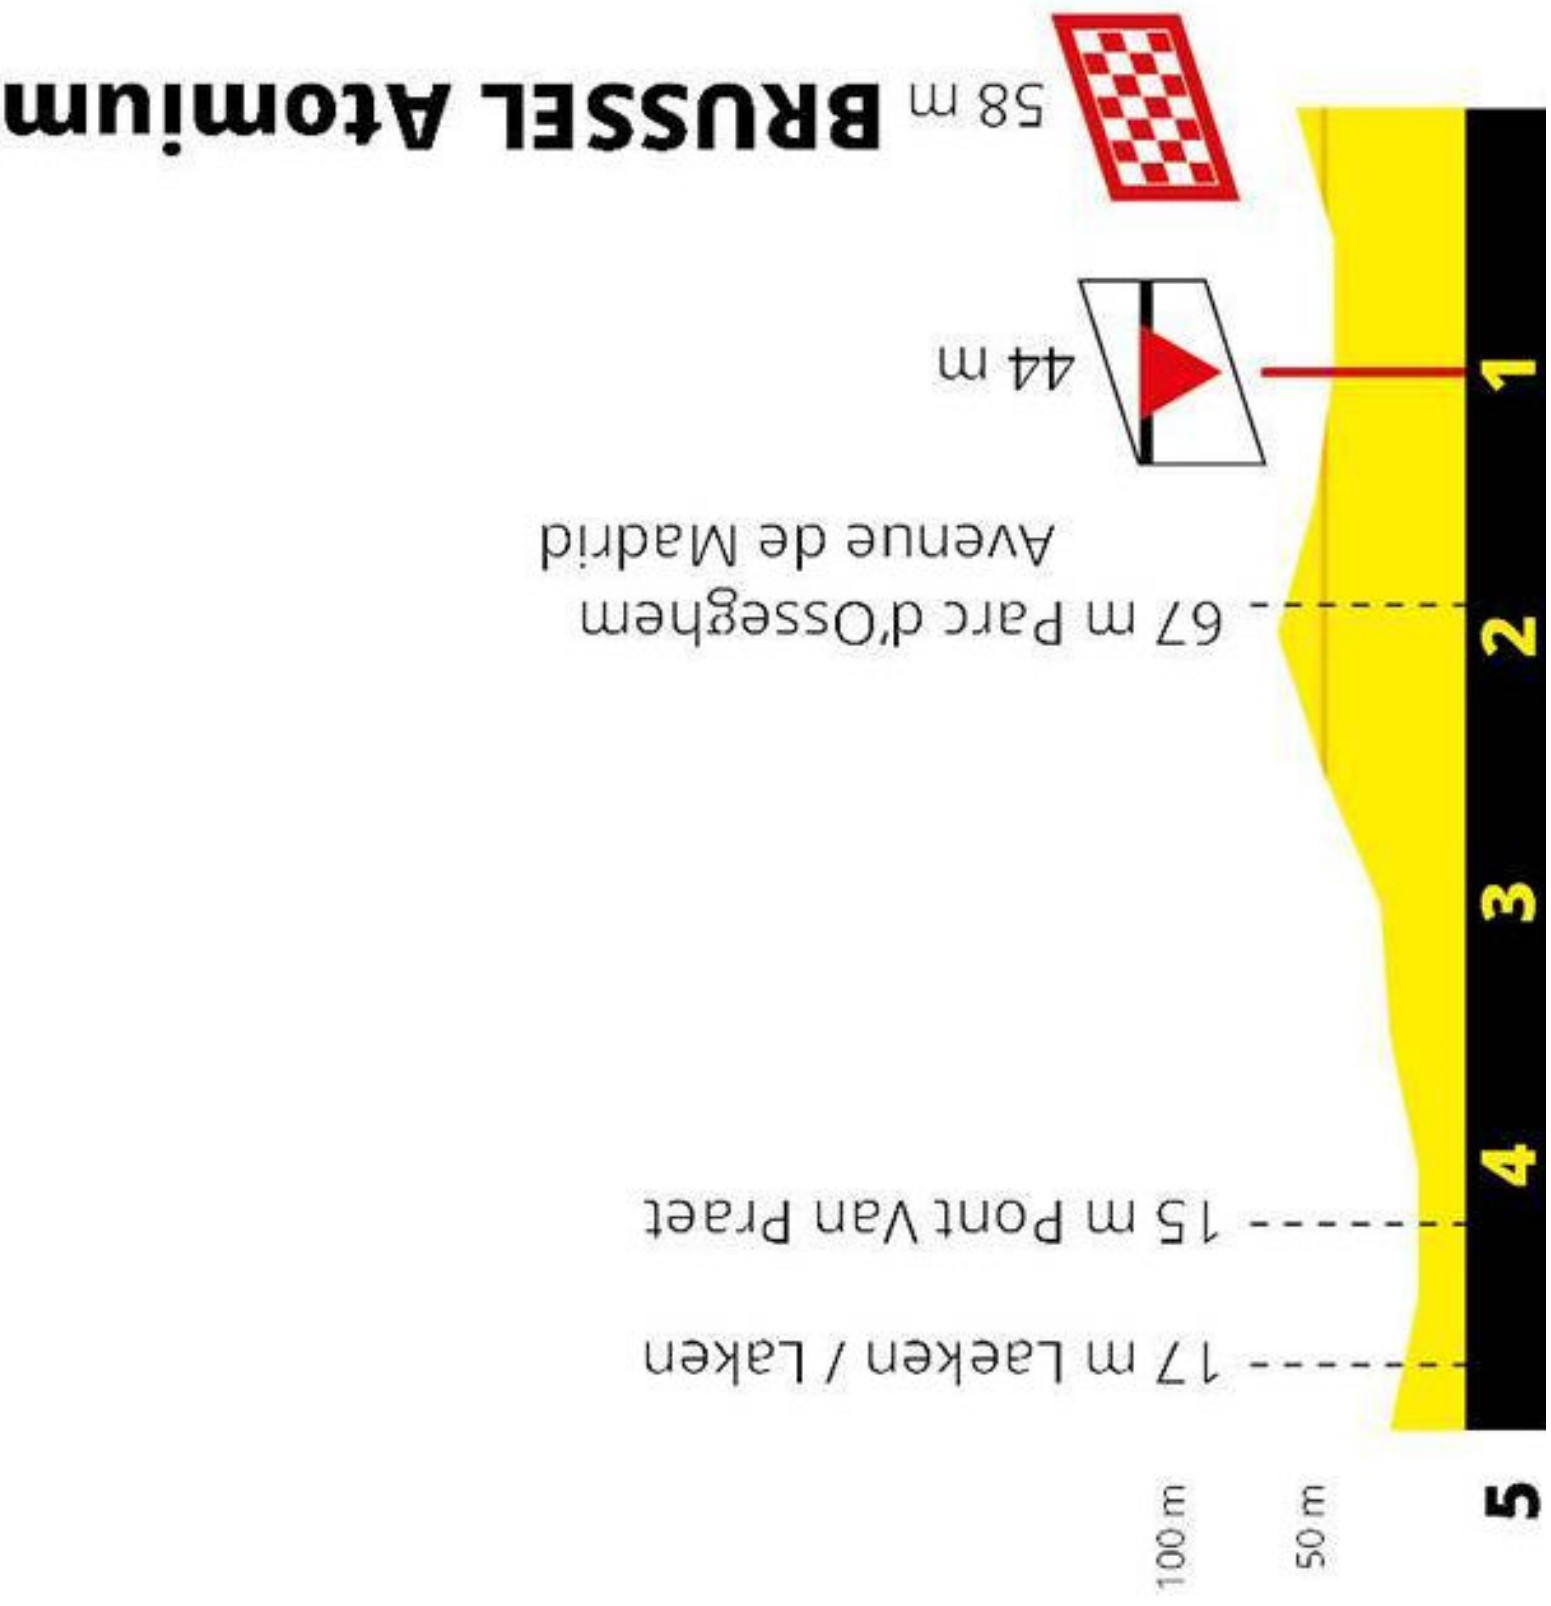

BRUSSEL Atomium

BRUXELLES Palais Royal

BRUSSEL Atomium

3.50 € / 4.00 €

CÔTE D'OR

— SINCE 1883 —

WHOLE QUALITY

NAMEDSPORT
SUPERFOOD

US Cycling

Sunweb

Sunweb

RANK	RIDER	RIDER NO.	TEAM	TIMES	GAP	B	P
1	 MIKE TEUNISSEN	87	TEAM JUMBO - VISMA	04H 51' 34"	-	B : 10"	-
2	 WOUT VAN AERT	88	TEAM JUMBO - VISMA	04H 51' 44"	+ 00H 00' 10"	-	-
3	 STEVEN KRUIJSWIJK	81	TEAM JUMBO - VISMA	04H 51' 44"	+ 00H 00' 10"	-	-
4	 TONY MARTIN	86	TEAM JUMBO - VISMA	04H 51' 44"	+ 00H 00' 10"	-	-
5	 GEORGE BENNETT	82	TEAM JUMBO - VISMA	04H 51' 44"	+ 00H 00' 10"	-	-
6	 GIANNI MOSCON	5	TEAM INEOS	04H 52' 04"	+ 00H 00' 30"	-	-
7	 EGAN BERNAL	2	TEAM INEOS	04H 52' 04"	+ 00H 00' 30"	-	-
8	 GERAINT THOMAS	1	TEAM INEOS	04H 52' 04"	+ 00H 00' 30"	-	-
9	 DYLAN VAN BAARLE	8	TEAM INEOS	04H 52' 04"	+ 00H 00' 30"	-	-
10	 ELIA VIVIANI	28	DECEUNINCK - QUICK - STEP	04H 52' 05"	+ 00H 00' 31"	-	-