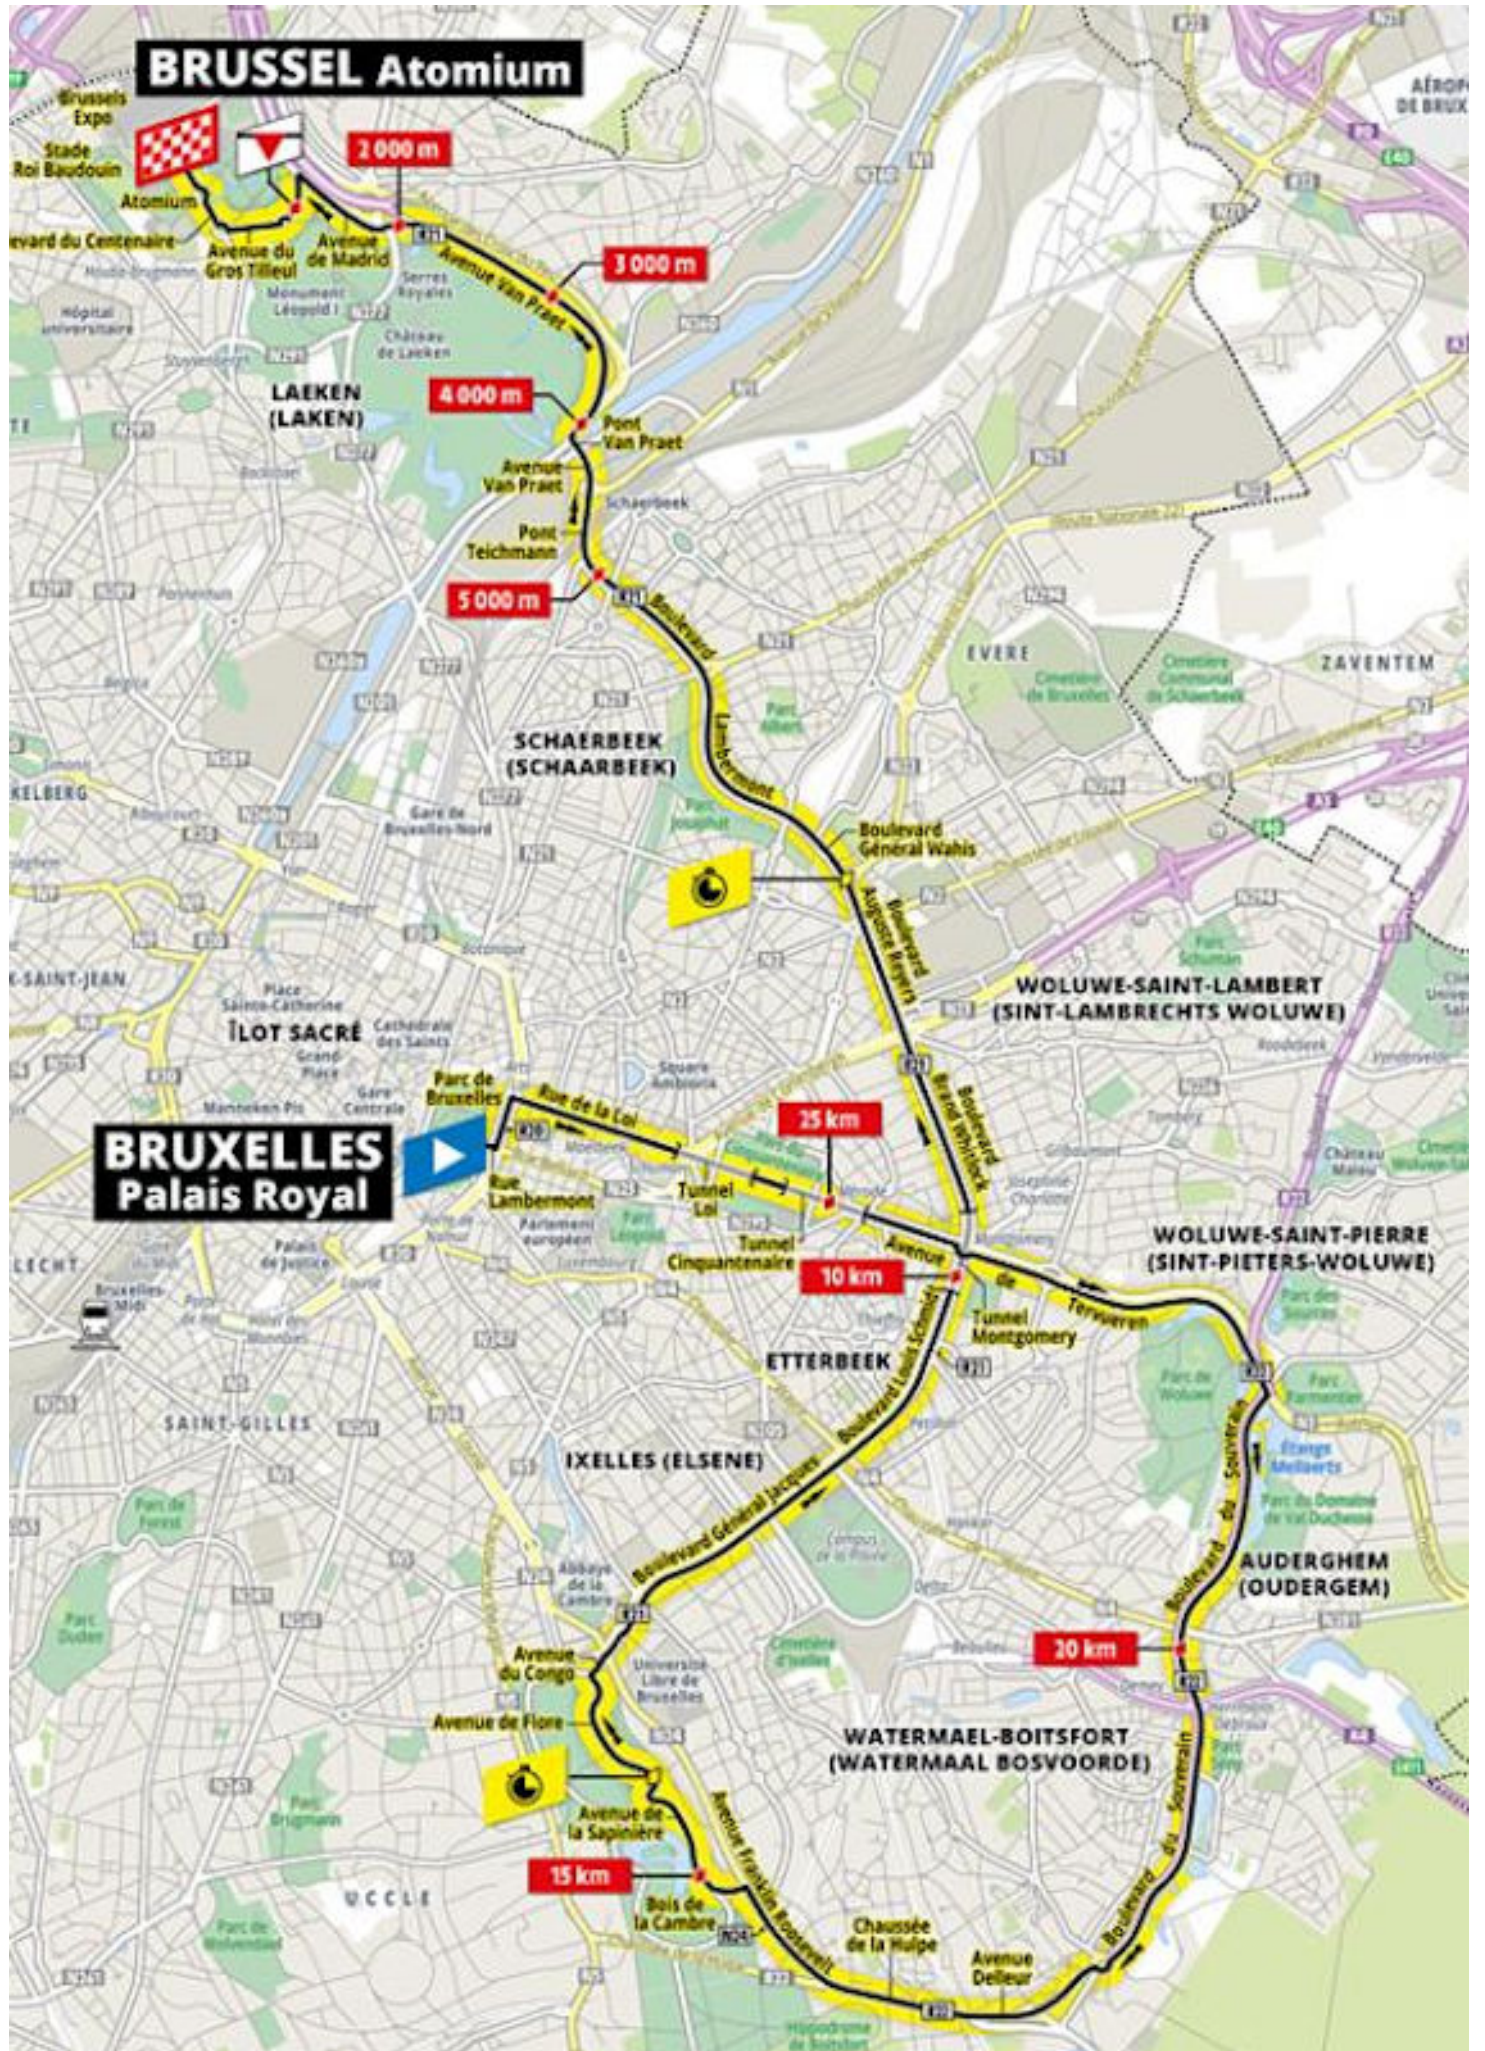

BRUSSEL Atomium

BRUXELLES Palais Royal

BRUSSEL Atomium

3.50 € / 4.00 €

CÔTE D'OR

— SINCE 1883 —

WHOLE QUALITY

NAMEDSPORT
SUPERFOOD

US Cycling

Sunweb

Sunweb

RANK	RIDER	RIDER NO.	TEAM	TIMES	GAP	B	P
1	 MIKE TEUNISSEN	87	TEAM JUMBO - VISMA	04H 51' 34"	-	B : 10"	-
2	 WOUT VAN AERT	88	TEAM JUMBO - VISMA	04H 51' 44"	+ 00H 00' 10"	-	-
3	 STEVEN KRUIJSWIJK	81	TEAM JUMBO - VISMA	04H 51' 44"	+ 00H 00' 10"	-	-
4	 TONY MARTIN	86	TEAM JUMBO - VISMA	04H 51' 44"	+ 00H 00' 10"	-	-
5	 GEORGE BENNETT	82	TEAM JUMBO - VISMA	04H 51' 44"	+ 00H 00' 10"	-	-
6	 GIANNI MOSCON	5	TEAM INEOS	04H 52' 04"	+ 00H 00' 30"	-	-
7	 EGAN BERNAL	2	TEAM INEOS	04H 52' 04"	+ 00H 00' 30"	-	-
8	 GERAINT THOMAS	1	TEAM INEOS	04H 52' 04"	+ 00H 00' 30"	-	-
9	 DYLAN VAN BAARLE	8	TEAM INEOS	04H 52' 04"	+ 00H 00' 30"	-	-
10	 ELIA VIVIANI	28	DECEUNINCK - QUICK - STEP	04H 52' 05"	+ 00H 00' 31"	-	-