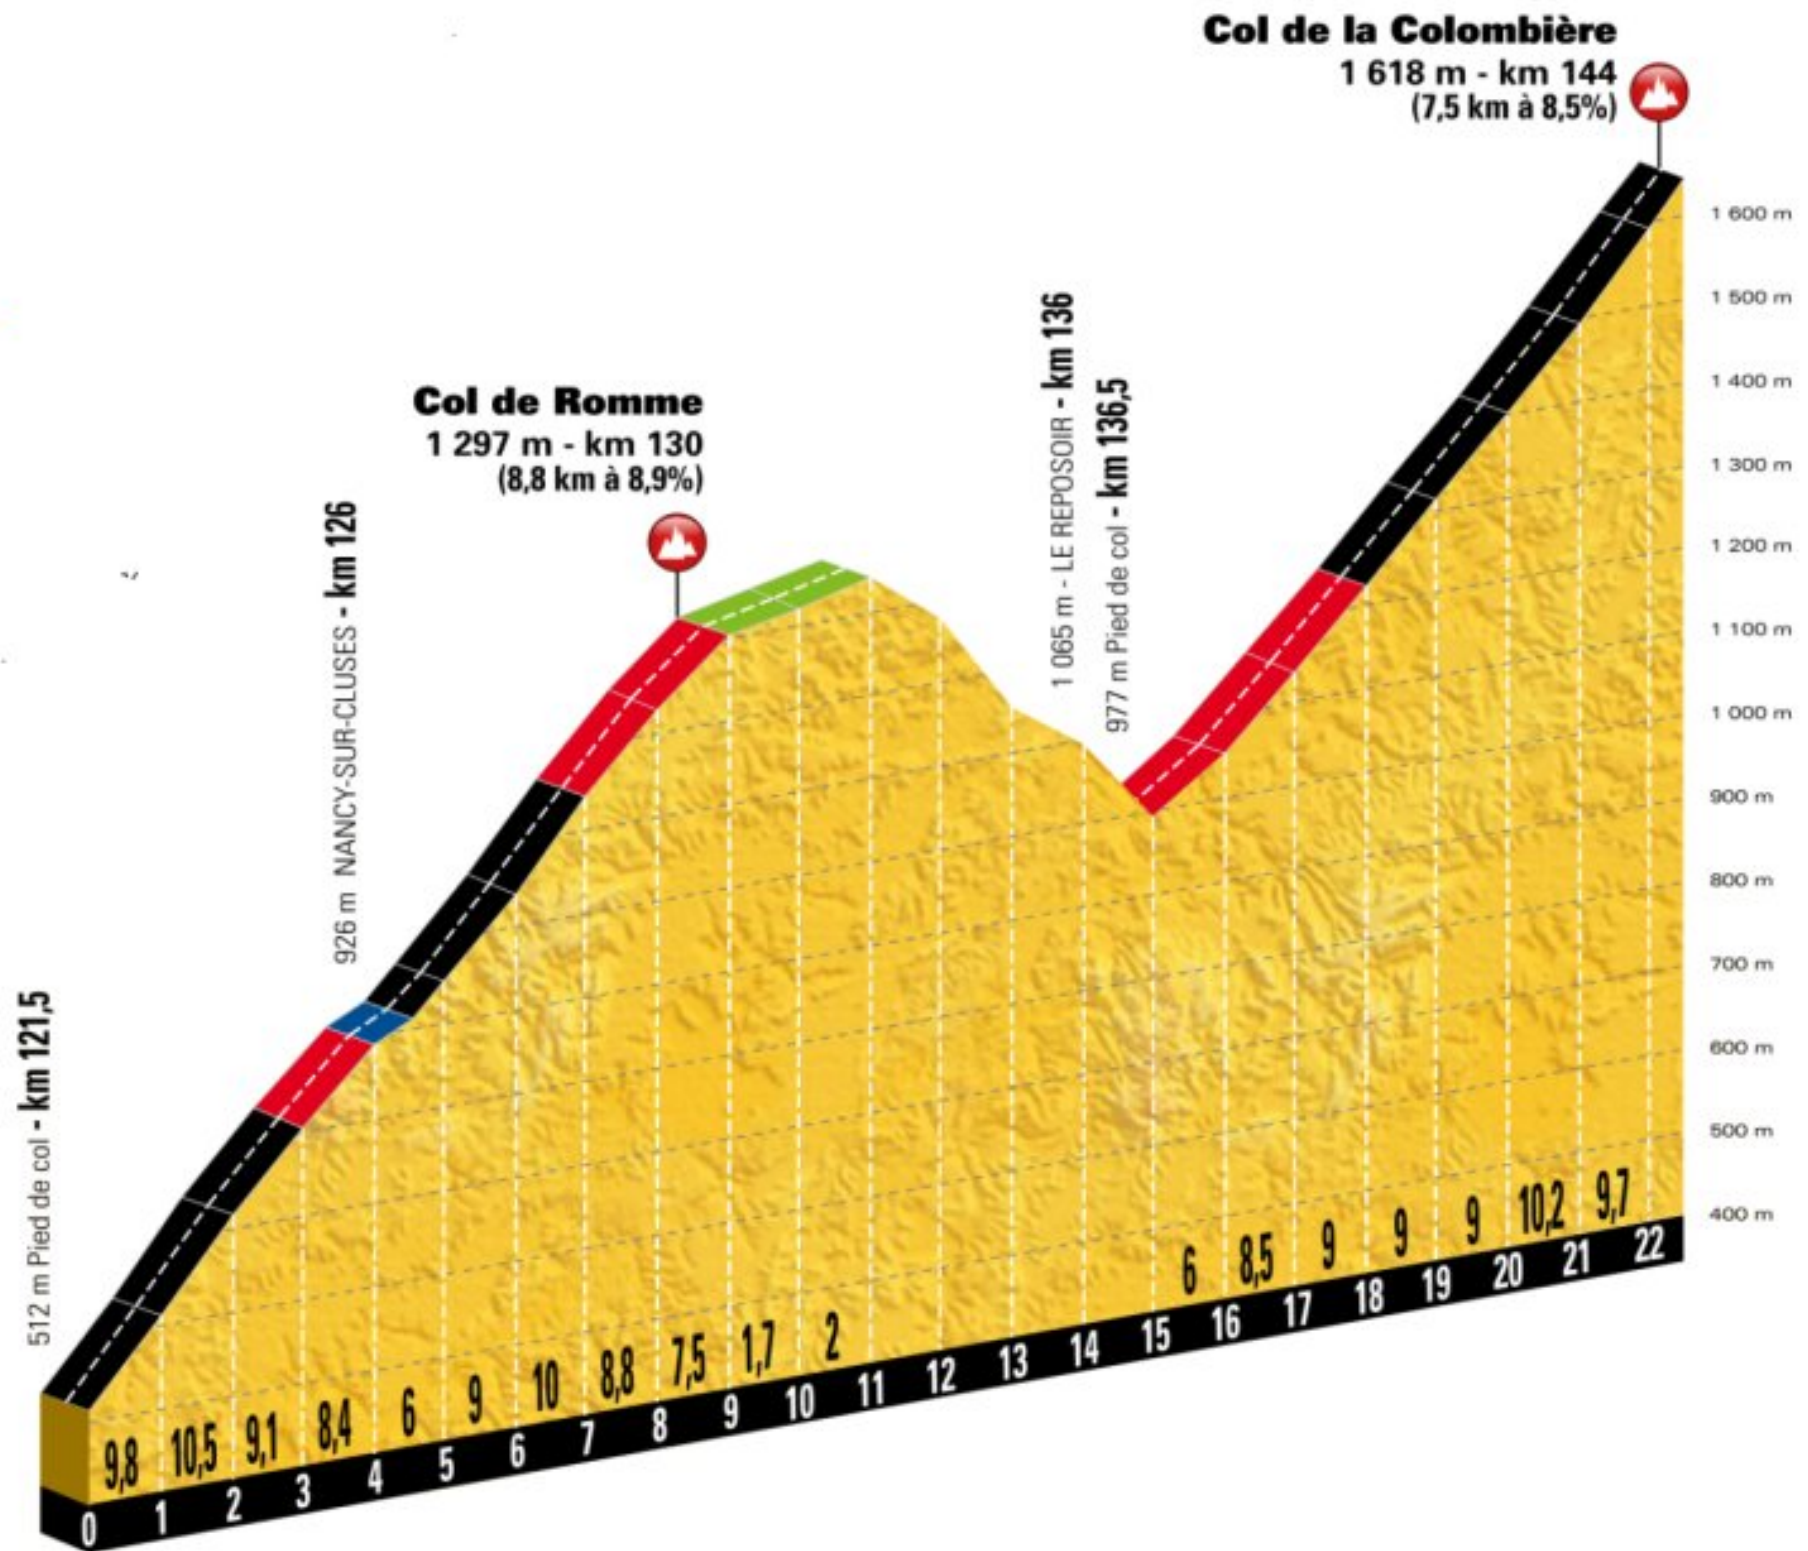

ANNECY

455 m

LE GRAND-BORNAND

943 m

HAUTE-SAVOIE

0

158,5 km

Montée du plateau des Glières

1 390 m - km 68,5
(6 km à 11,2%)

FINISH LINE

Route de la Patinoire, at the end of a 250m straight
Width: 5.50m

PRESS ROOM

Espace Grand-Bô
L'Envers de Villeneuve
74450 Le Grand-Bornand
Distance from the finish: Adjacent

RECEPTION POINT FOR GUESTS

Behind the line (route de la Patinoire)
Opens: 11.45

SERVICE STATION

Avia Aravis
Route d'Annecy - 74230 Thônes
Tel: + 33 (0)4 50 02 85 18 - Opening hours: 14.00 and 19.30

GENERAL EVACUATION

RACE CONVOY
Evacuation towards ANCEY
on D909 under escort
of Garde Républicaine (35km)

EVACUATION OF CARAVAN
towards Thônes directly
after passing through
the finish line

Thônes
12 km

*Happy Yellow
Pig Day*