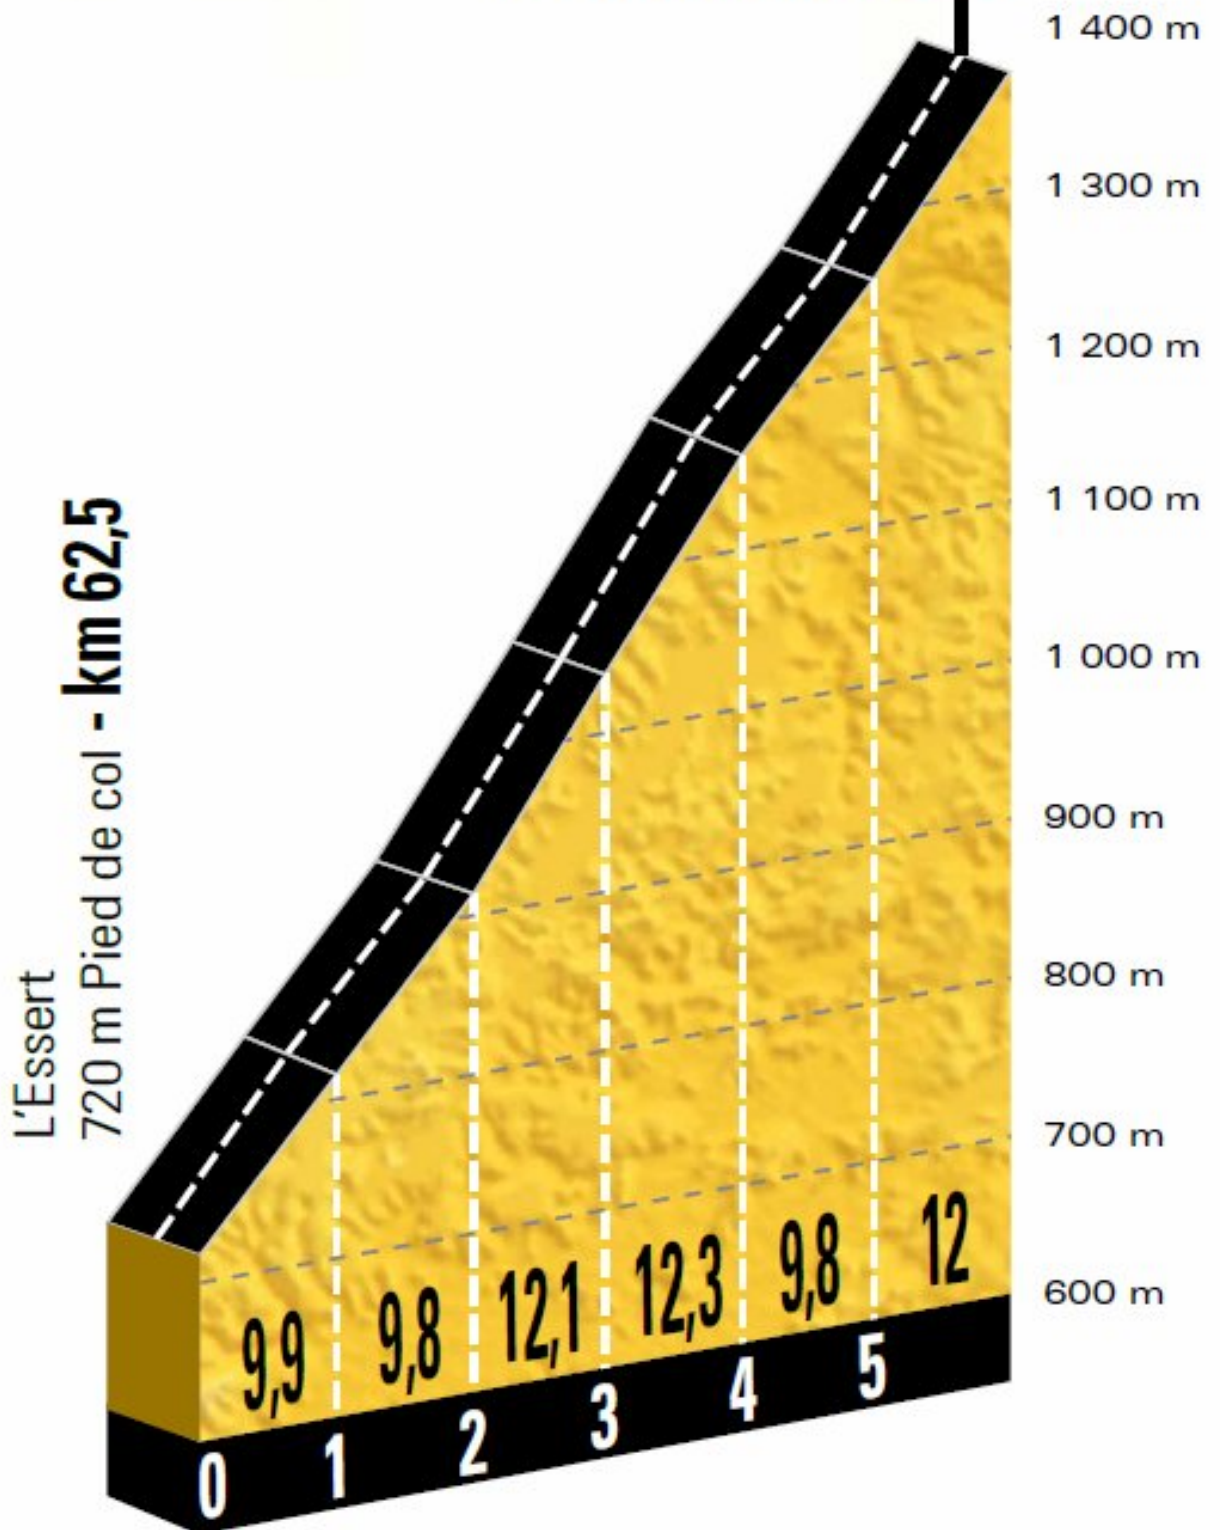

ANNECY

455 m

LE GRAND-BORNAND

943 m

HAUTE-SAVOIE

0

158,5 km

Montée du plateau des Glières

1 390 m - km 68,5
(6 km à 11,2%)

FINISH LINE

Route de la Patinoire, at the end of a 250m straight
Width: 5.50m

PRESS ROOM

Espace Grand-Bô
L'Envers de Villeneuve
74450 Le Grand-Bornand
Distance from the finish: Adjacent

RACE CONVOY
Evacuation towards ANCEY
on D909 under escort
of Garde Républicaine (35km)

EVACUATION OF CARAVAN
towards Thônes directly
after passing through
the finish line

Thônes
12 km

*Happy Yellow
Pig Day*