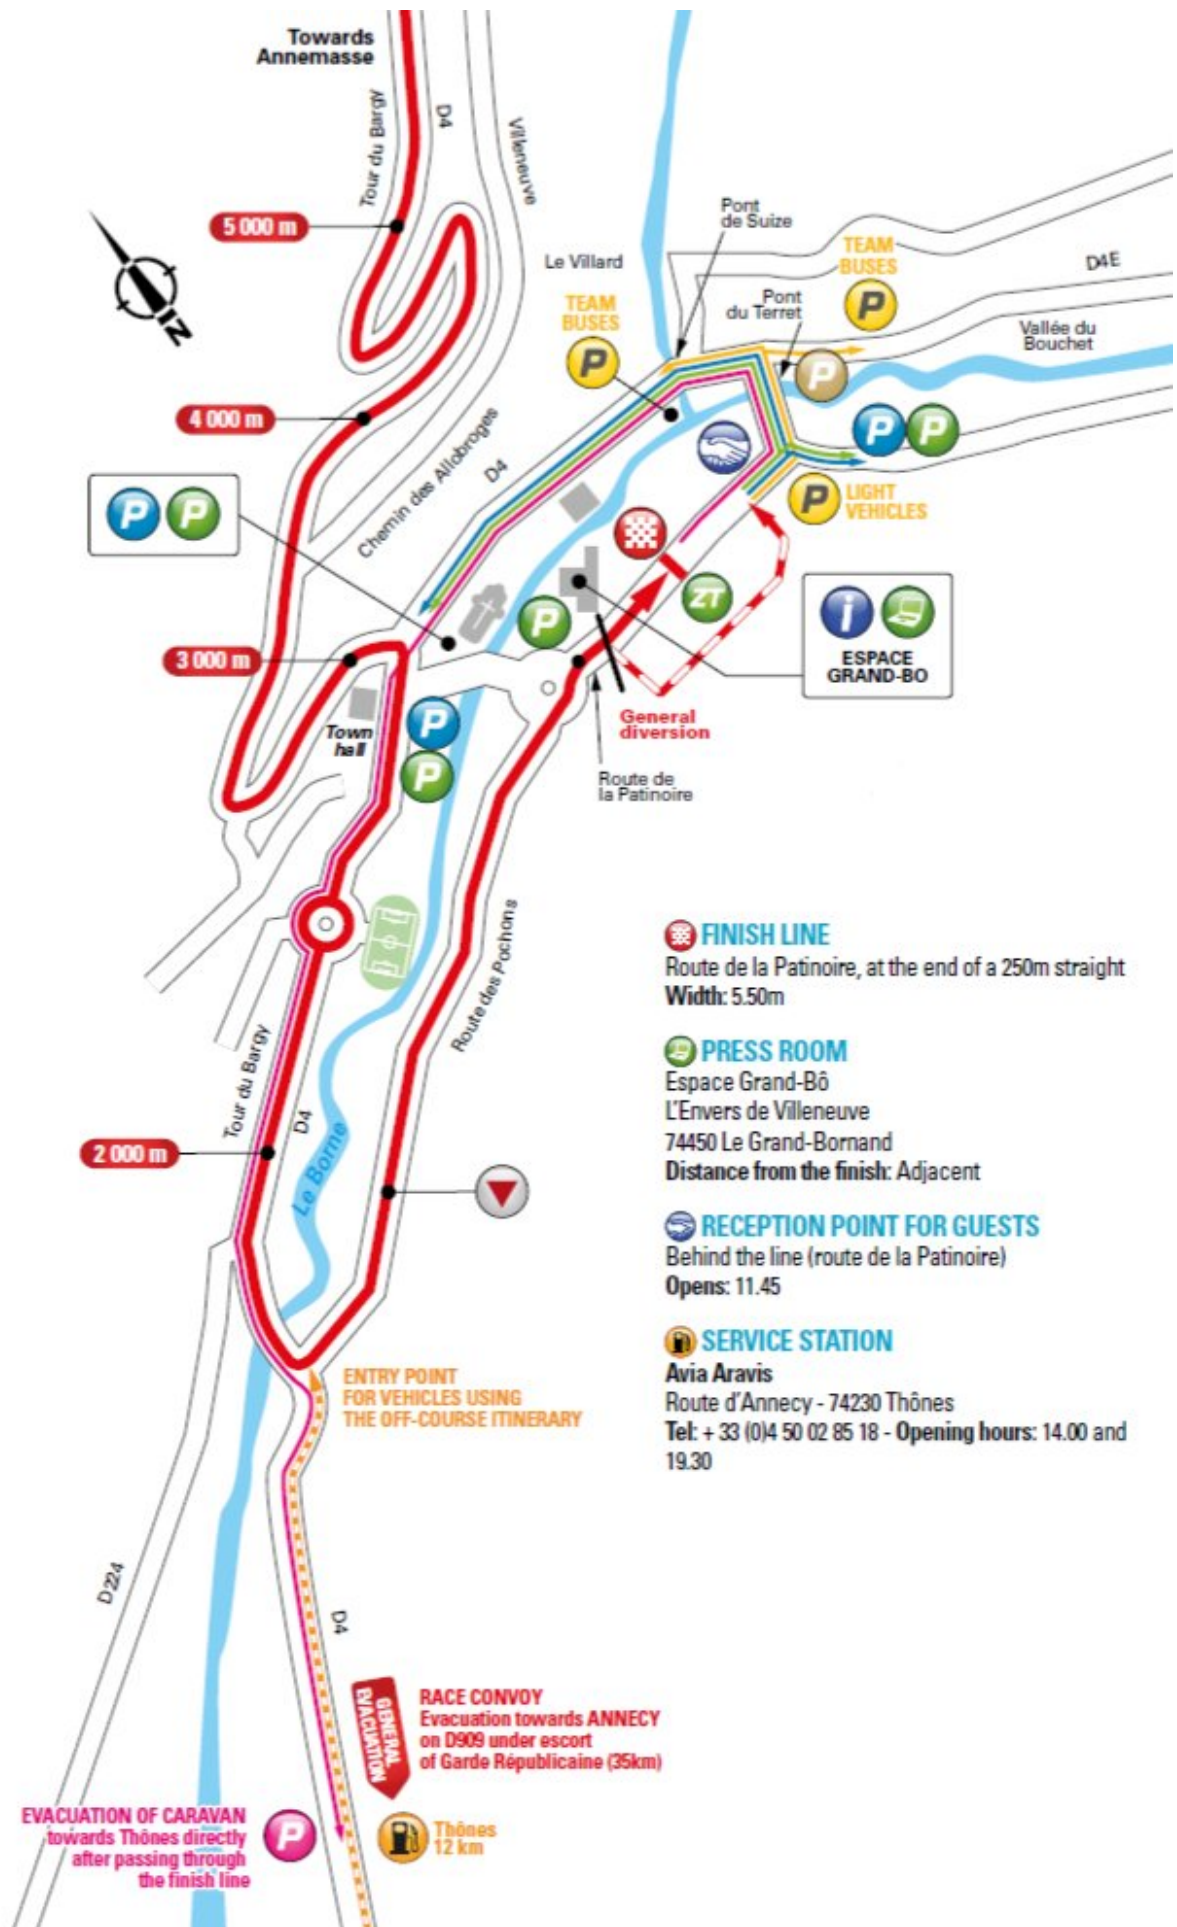

ANNECY

455 m

LE GRAND-BORNAND

943 m

HAUTE-SAVOIE

0

158,5 km

Montée du plateau des Glières

1 390 m - km 68,5
(6 km à 11,2%)

FINISH LINE

Route de la Patinoire, at the end of a 250m straight
Width: 5.50m

PRESS ROOM

Espace Grand-Bô
L'Envers de Villeneuve
74450 Le Grand-Bornand
Distance from the finish: Adjacent

RECEPTION POINT FOR GUESTS

Behind the line (route de la Patinoire)
Opens: 11.45

SERVICE STATION

Avia Aravis
Route d'Annecy - 74230 Thônes
Tel: + 33 (0)4 50 02 85 18 - Opening hours: 14.00 and 19.30

GENERAL EVACUATION

RACE CONVOY
Evacuation towards ANCEY
on D909 under escort
of Garde Républicaine (35km)

EVACUATION OF CARAVAN
towards Thônes directly
after passing through
the finish line

Thônes
12 km

*Happy Yellow
Pig Day*