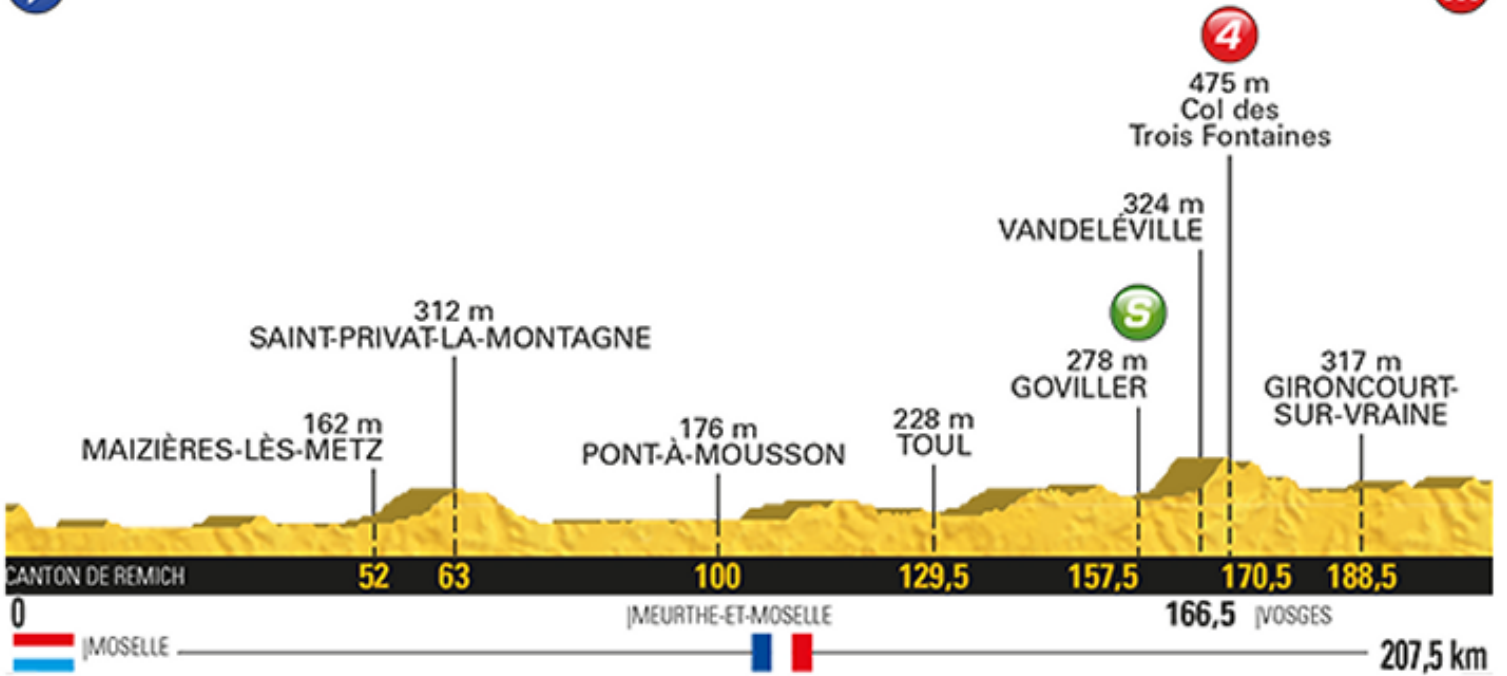

MONDORF-LES-BAINS

206 m

VITTEL

362 m

OFF-COURSE VEHICLE PROVENANCE
 from exit n°9 (Bulgneville)
 on the A31 and then the D165

FLAT BED TRUCKS PROVENANCE
 from exit n°9 on the A31,
 D165, D18 and then
 Nestlé Waters parking

GENERAL EVACUATION
 Towards Contrexéville

GENERAL EVACUATION
 Towards Enlène

CENTRE DE PRÉPARATION OMNISPORTS PIERRE DE COUBERTIN