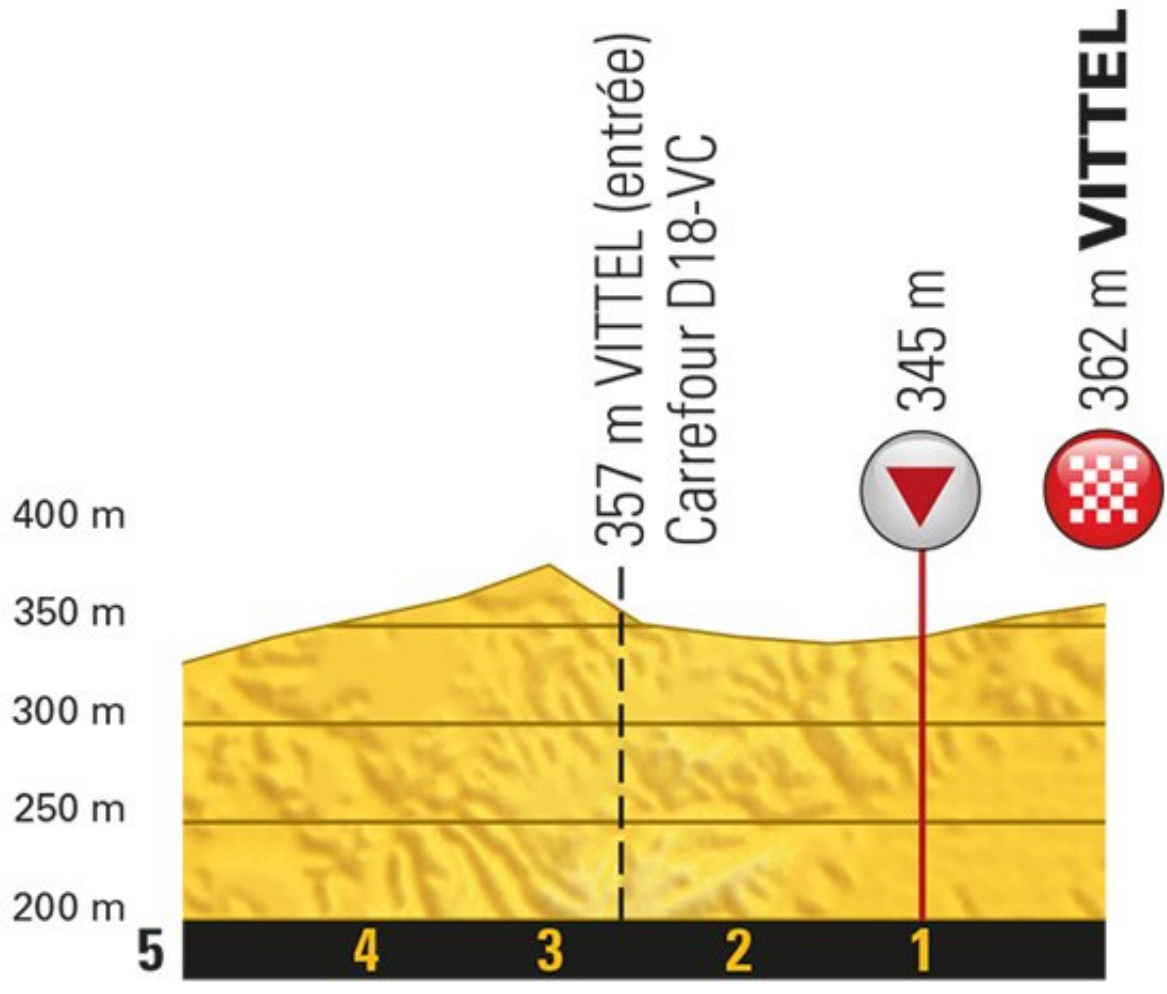

MONDORF-LES-BAINS

206 m

VITTEL

362 m

OFF-COURSE VEHICLE PROVENANCE
 from exit n°9 (Bulgneville)
 on the A31 and then the D165

FLAT BED TRUCKS PROVENANCE
 from exit n°9 on the A31,
 D165, D18 and then
 Nestlé Waters parking

GENERAL EVACUATION
 Towards Contrexéville

GENERAL EVACUATION
 Towards Enlène

CENTRE DE PRÉPARATION OMNISPORTS PIERRE DE COUBERTIN