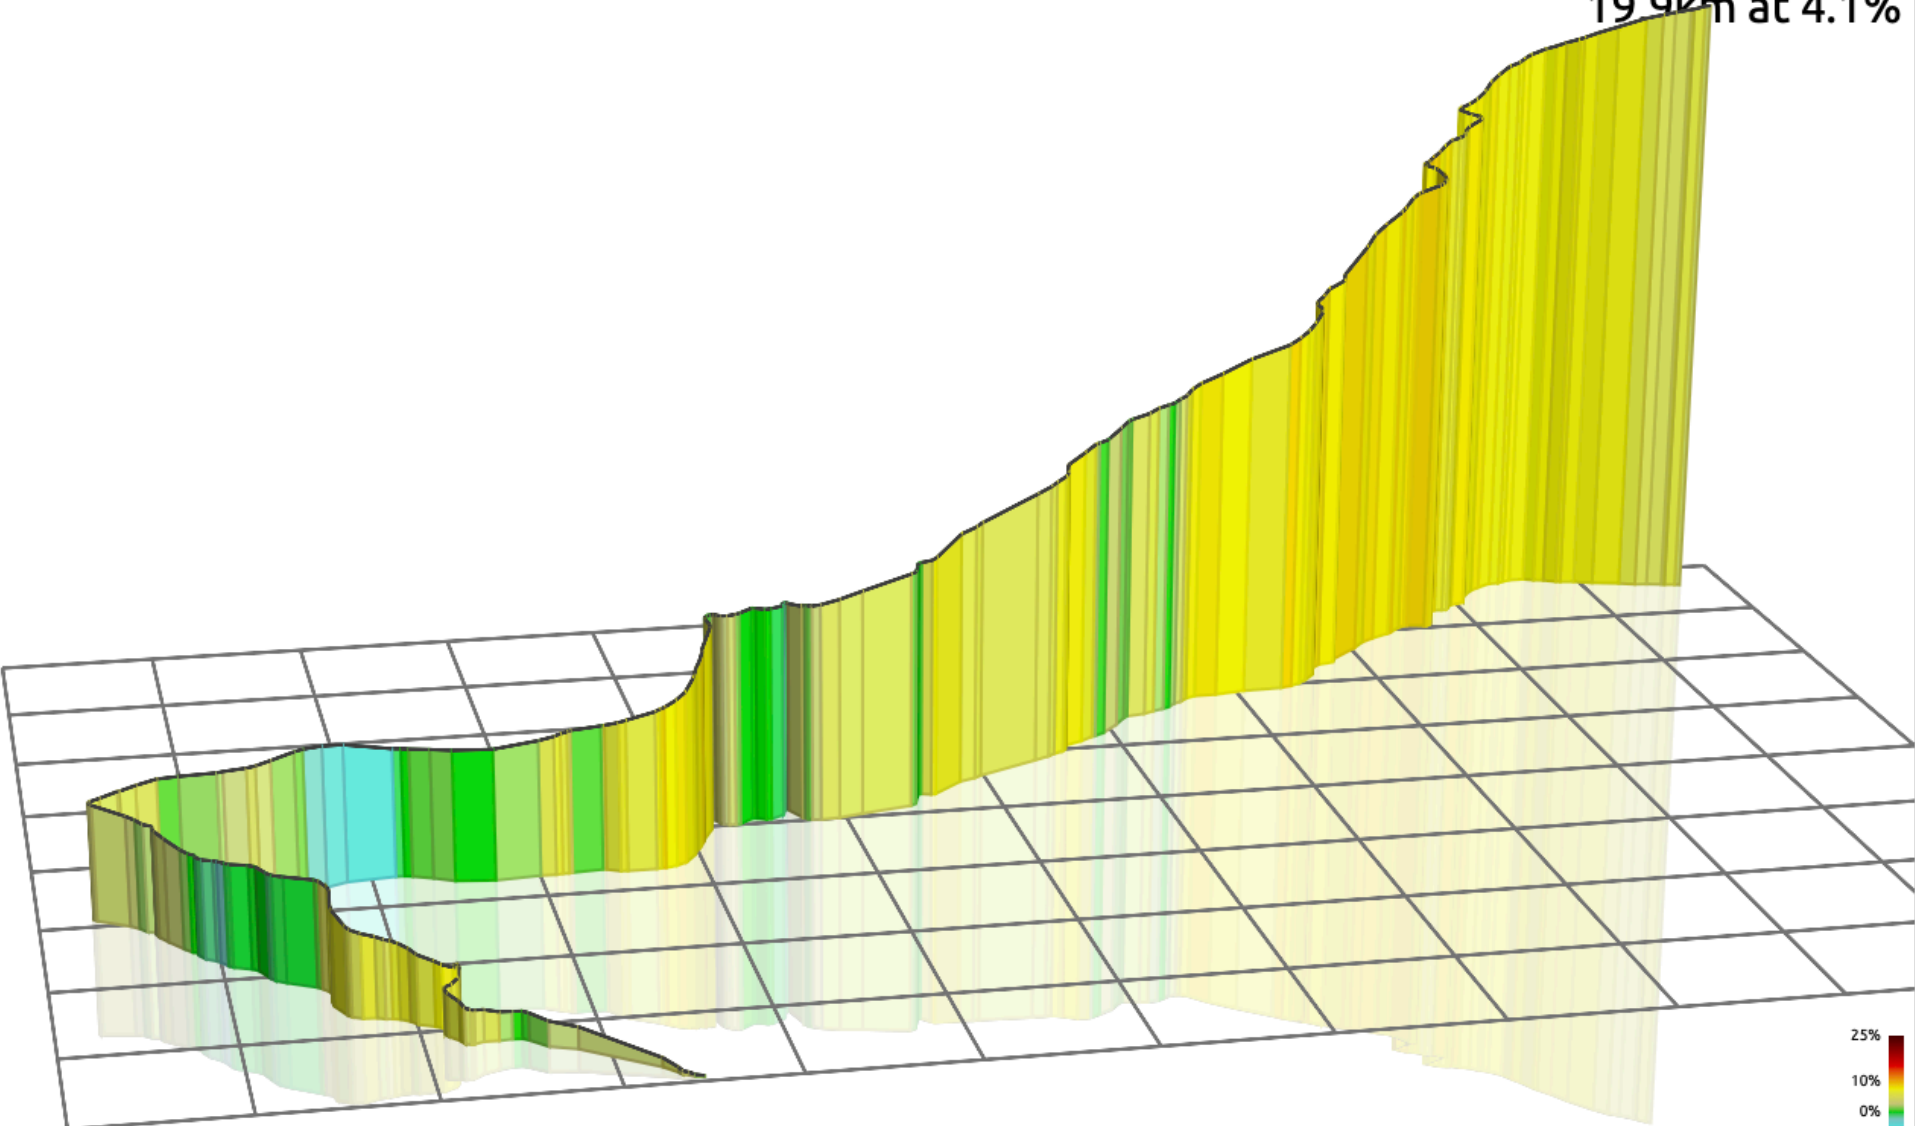

Cerete Basso - Passo della Presolana

3D 2D Spin 3D Print

19.9km at 4.1%

veloviewer POWERED BY STRAVA

(Grid: 1 km) -25%

View full details on [veloviewer](#)