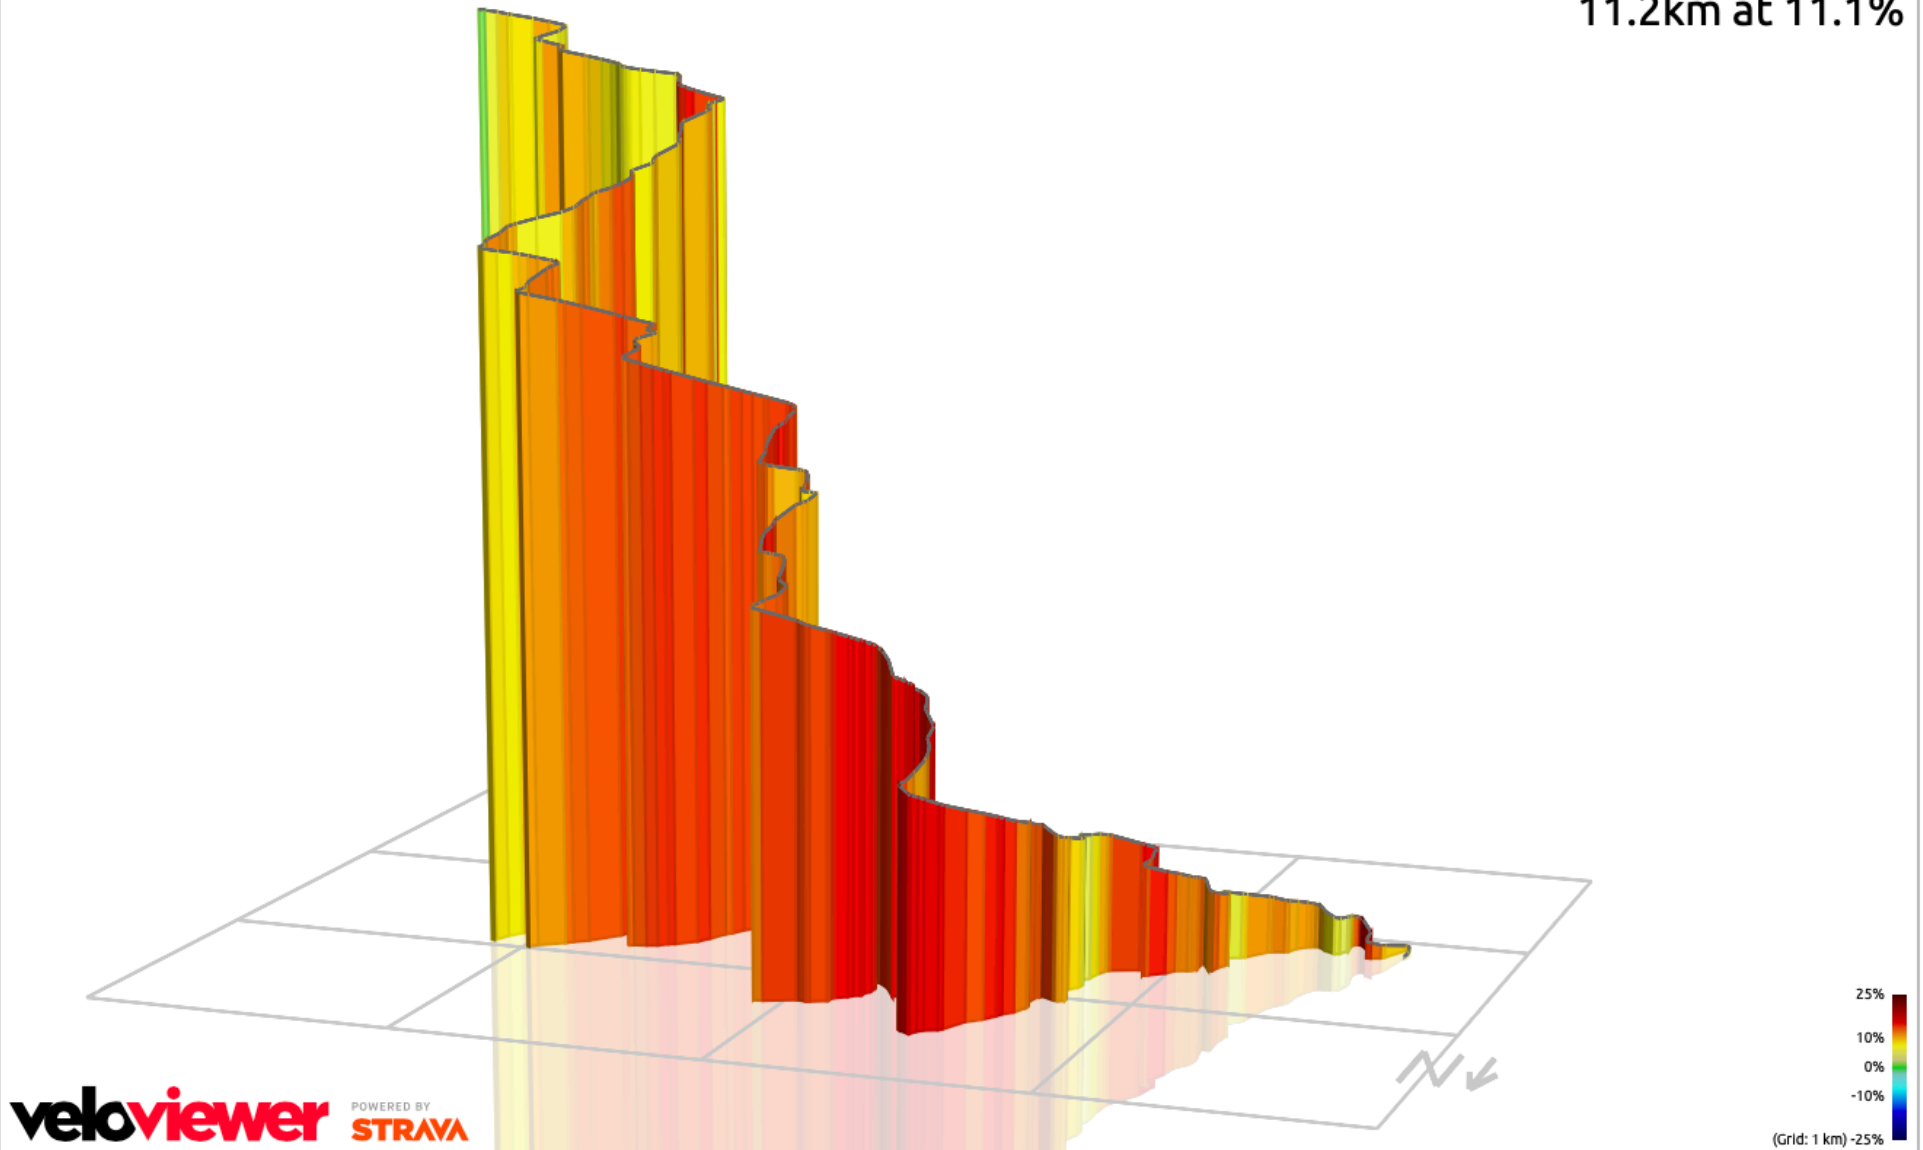

252 - LOVERE

1254 - PONTE DI LEGNO

# 537 - MAZZO DI VALTELLINA (inizio abitato)

# Mortirolo

[3D](#)[2D](#)[Spin](#)[3D Print](#)

11.2km at 11.1%

**veloviewer** POWERED BY **STRAVA**

[View full details on veloviewer](#)

11.3km at 11%, one of the hardest climbs in cycling. The mountain starts with a bang, the first 7.5km is at 12.3%, before it starts to get a little easier, at no point does it become easy. The crest comes with just under 28km remaining; first up is a technical descent.

2pm

3pm

4pm

5pm

6pm

7pm

8pm

Forecast