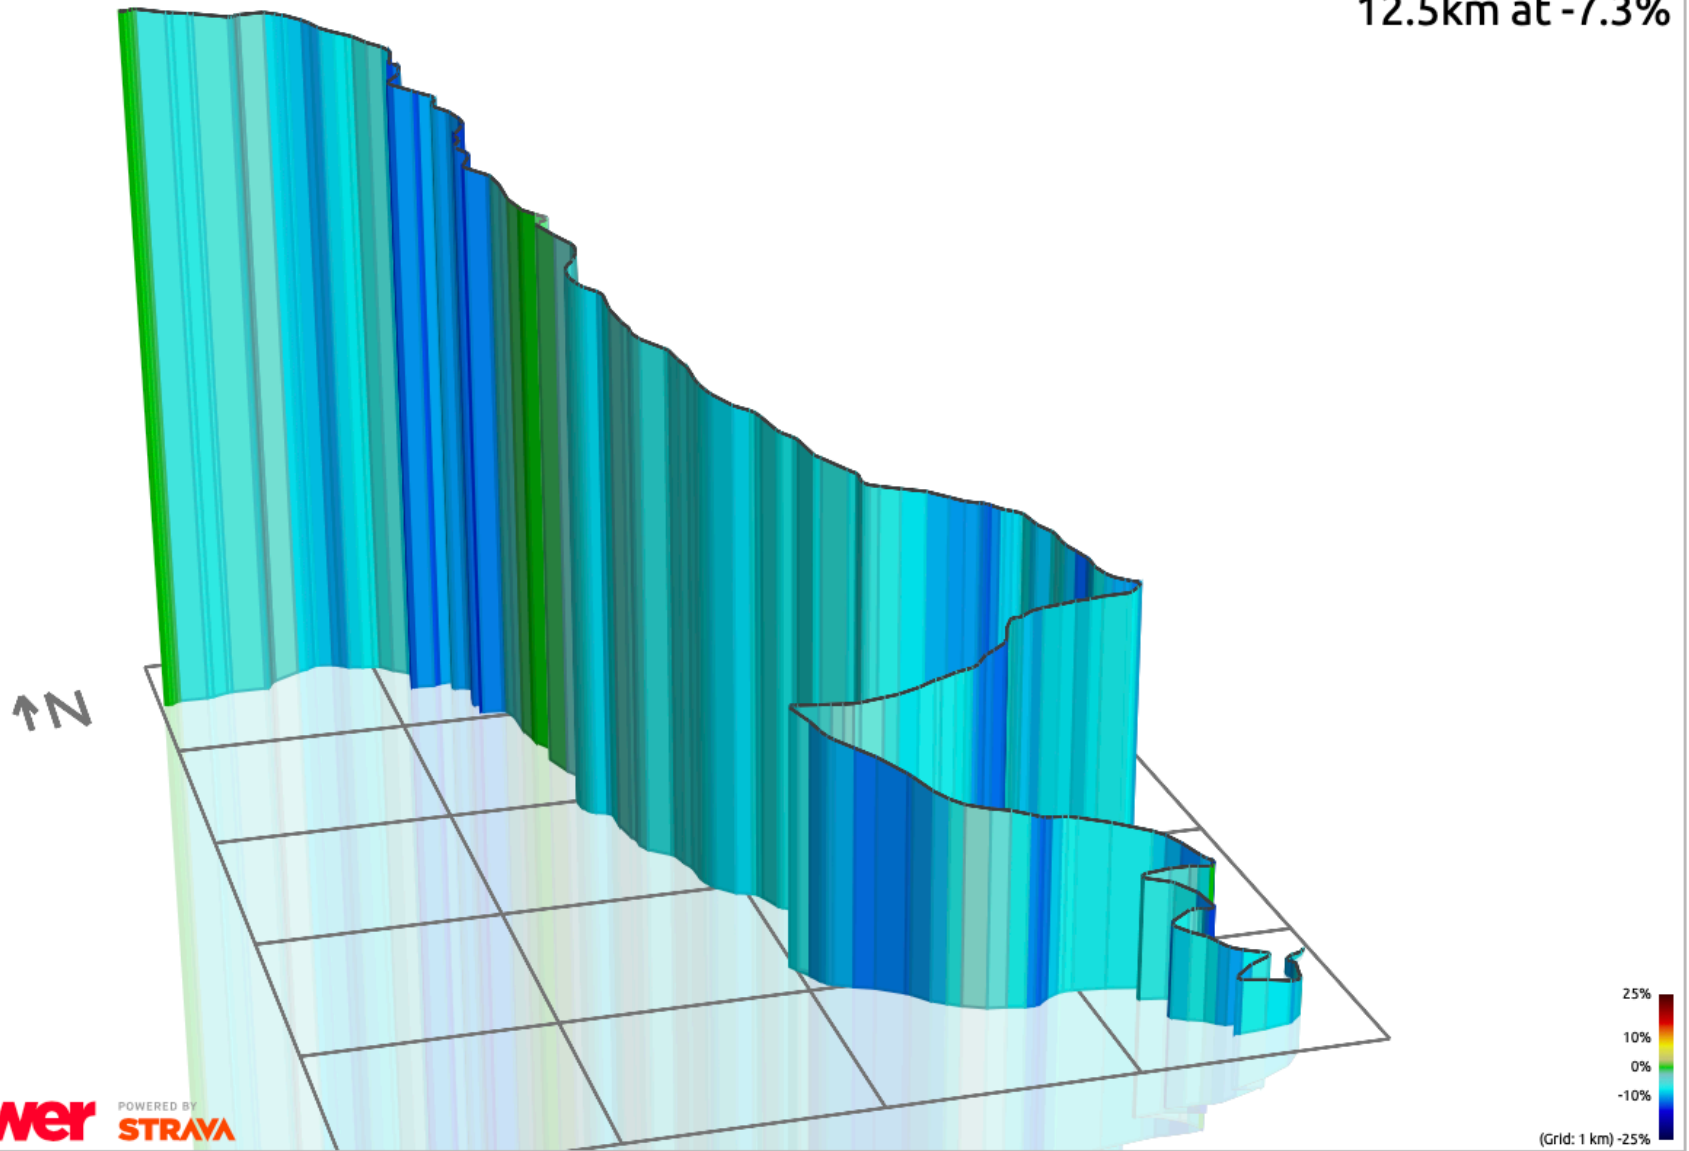

Passo Mortirolo - Monno - DISCESA

3D

2D

Spin

3D Print

12.5km at -7.3%

veloviewer POWERED BY STRAVA

[View full details on veloviewer](#)

The beginning of the downhill is very technical, before getting a little easier for a number of kilometres. Once near the foot, we hit the hairpins!