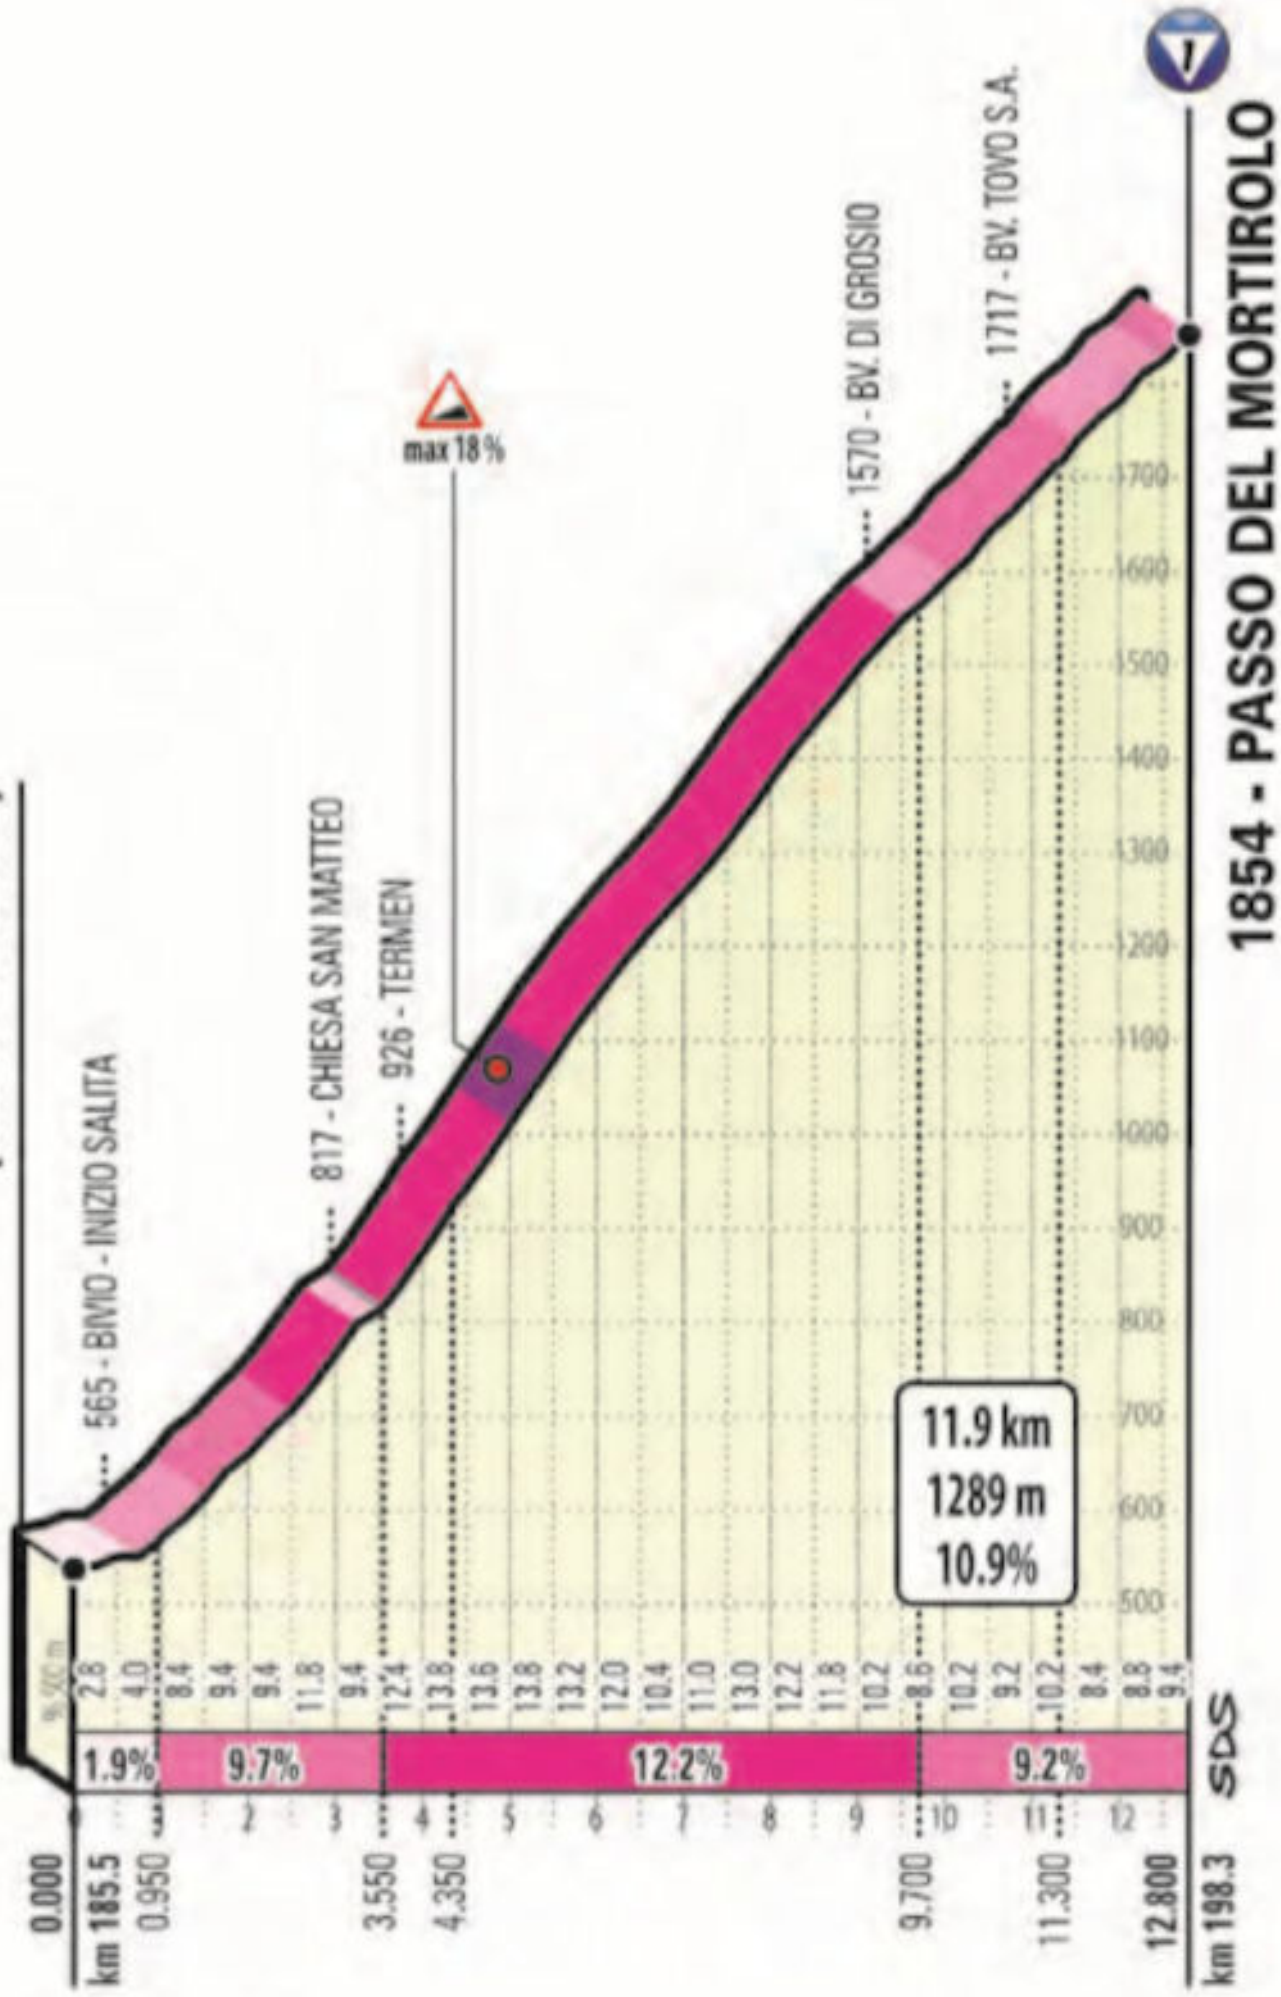

252 - LOVERE

1254 - PONTE DI LEGNO

# 537 - MAZZO DI VALTELLINA (inizio abitato)

# Mortirolo

[3D](#)[2D](#)[Spin](#)[3D Print](#)

11.2km at 11.1%

**veloviewer** POWERED BY **STRAVA**

[View full details on veloviewer](#)

11.3km at 11%, one of the hardest climbs in cycling. The mountain starts with a bang, the first 7.5km is at 12.3%, before it starts to get a little easier, at no point does it become easy. The crest comes with just under 28km remaining; first up is a technical descent.

# Cerete Basso - Passo della Presolana

3D 2D Spin 3D Print

19.9km at 4.1%

veloviewer POWERED BY STRAVA

(Grid: 1 km) -25%

View full details on [veloviewer](#)

**TUESDAY**

1pm