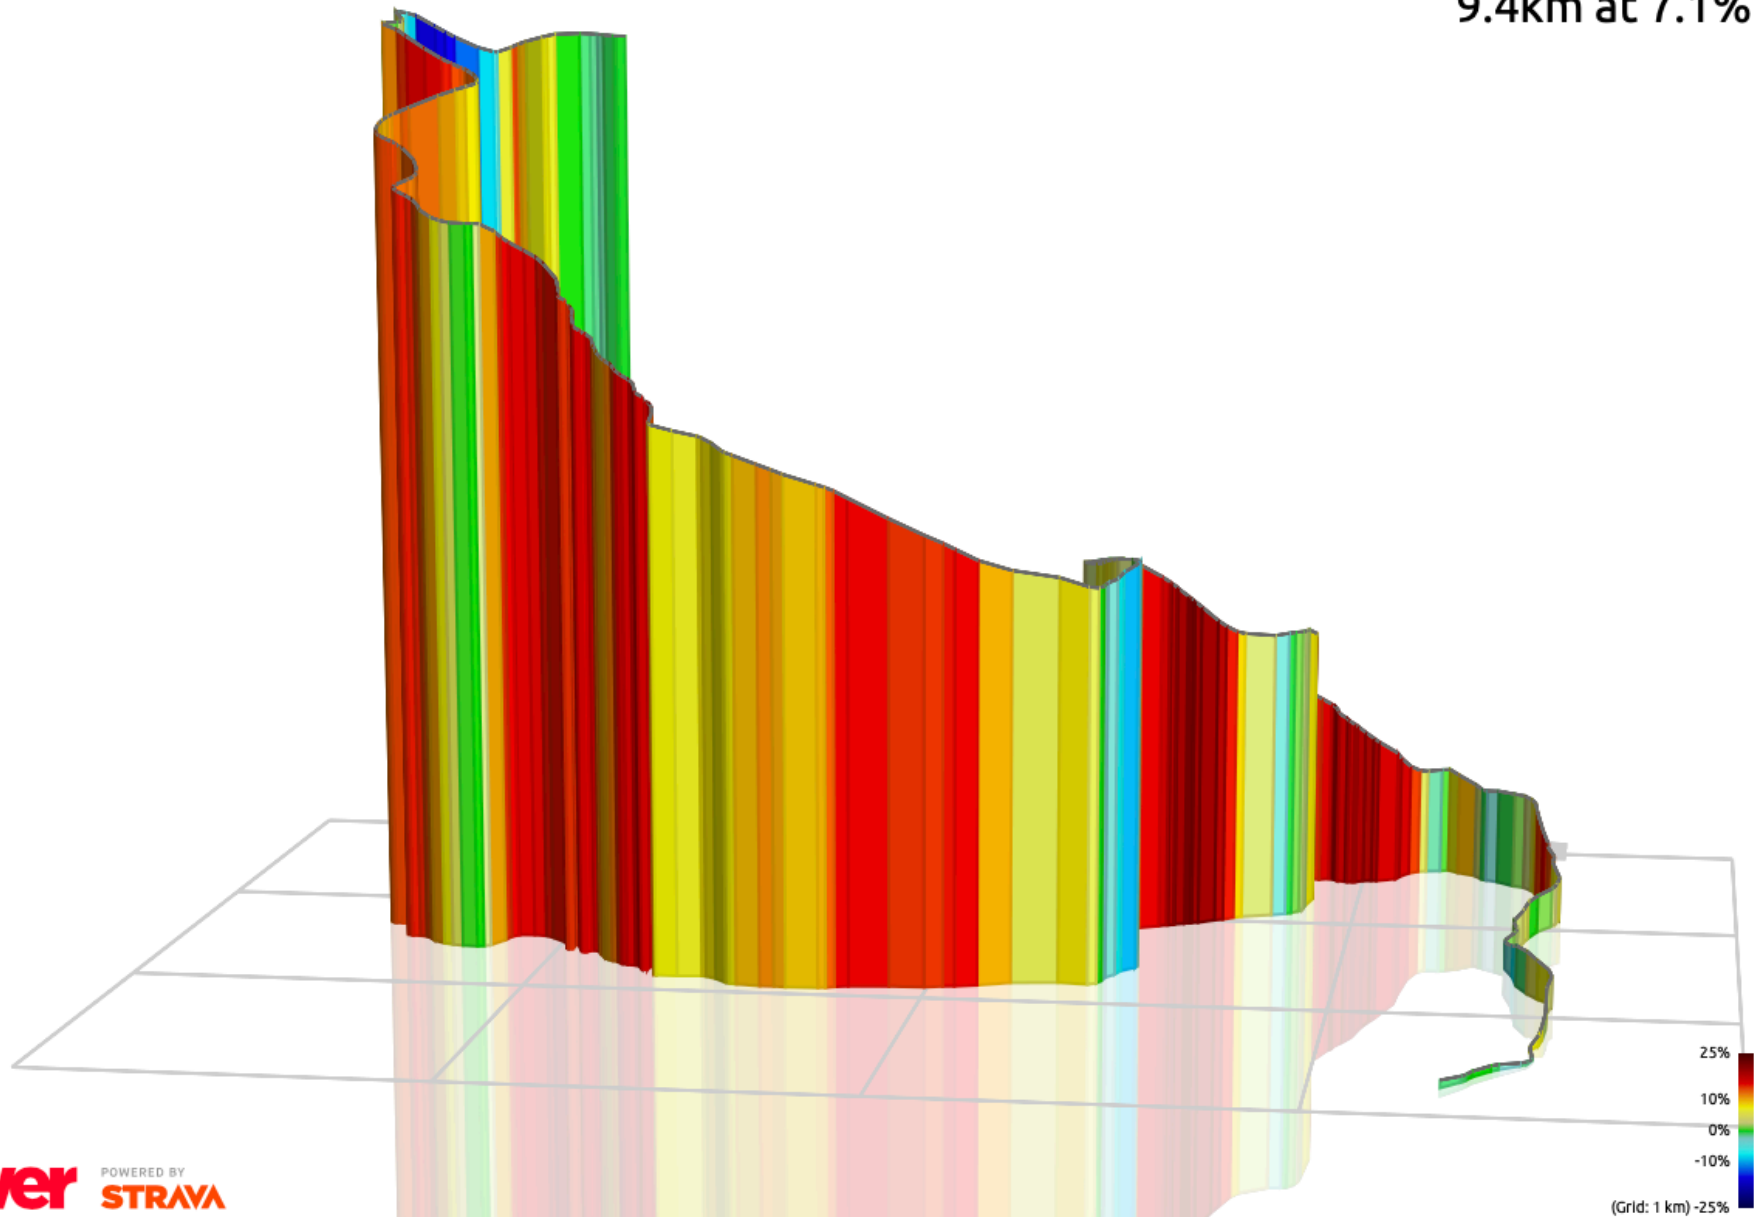

BILBAO
30 m

LOS MACHUCOS. MONUMENTO VACA PASIEGA
880 m

Alto de Los Machucos / 880 m

0 km

166,4 km

Los Machucos to finish

3D 2D Spin 3D Print

9.4km at 7.1%

Los Machucos to finish

3D 2D Spin 3D Print

9.4km at 7.1%

Los Machucos to finish

3D 2D Spin 3D Print

9.4km at 7.1%

A close-up, profile shot of Brad Pitt looking off to the right with a serious expression. The lighting is dramatic, with strong highlights and deep shadows. The background is blurred, showing what appears to be a window with light streaming through. The text "To the pain." is overlaid in a bold, white, sans-serif font at the bottom of the image.

To the pain.

S. Higueta Garcia		75 EF1	+ 10' 21''
R. Guerreiro		145 TKA	+ 16' 54''
P. Latour		11 ALM	+ 18' 16''
G. Bouchard		13 ALM	+ 32' 50''
N. Eg		163 TFS	+ 33' 57''
M. Tusveld		157 SUN	+ 39' 12''
M. Bizkarra Etxegibel		215 EUS	+ 43' 34''
L. Meintjes		111 TDD	+ 43' 39''
G. Brambilla		161 TFS	+ 47' 07''
M. Fabbro		144 TKA	+ 48' 12''
T. Grmay		103 MTS	+ 50' 31''
P. Gilbert		61 DQT	+ 53' 30''
D. De La Cruz Melgarejo		122 INS	+ 53' 51''
J. Herrada		201 COF	+ 54' 32''

65,9 km

+17"

+6:48

5,6 km

1 62,1 km 2 + 20" 3 T + 8:00 1,8 km

1 59,5 km 4 + 8:26

Stage General after the stage 13 | distance 166.4 km

1		POGACAR Tadej	N°177	UAE TEAM EMIRATES	4h 28' 26"
2		ROGLIC Primož	N°131	TEAM JUMBO - VISMA	+ 00' 00"
3		LATOUP Pierre	N°11	AG2R LA MONDIALE	+ 00' 27"
4		VALVERDE Alejandro	N°1	MOVISTAR TEAM	+ 00' 27"
5		QUINTANA Nairo	N°7	MOVISTAR TEAM	+ 00' 27"
6		MAJKA Rafal	N°41	BORA - HANSgroHE	+ 00' 27"
7		LOPEZ MORENO Miguel Angel	N°21	ASTANA PRO TEAM	+ 01' 01"
8		BRAMBILLA Gianluca	N°161	TREK - SEGAFREDO	+ 01' 08"
9		SOLER Marc	N°8	MOVISTAR TEAM	+ 01' 08"
10		KELDERMAN Wilco	N°151	TEAM SUNWEB	+ 01' 08"