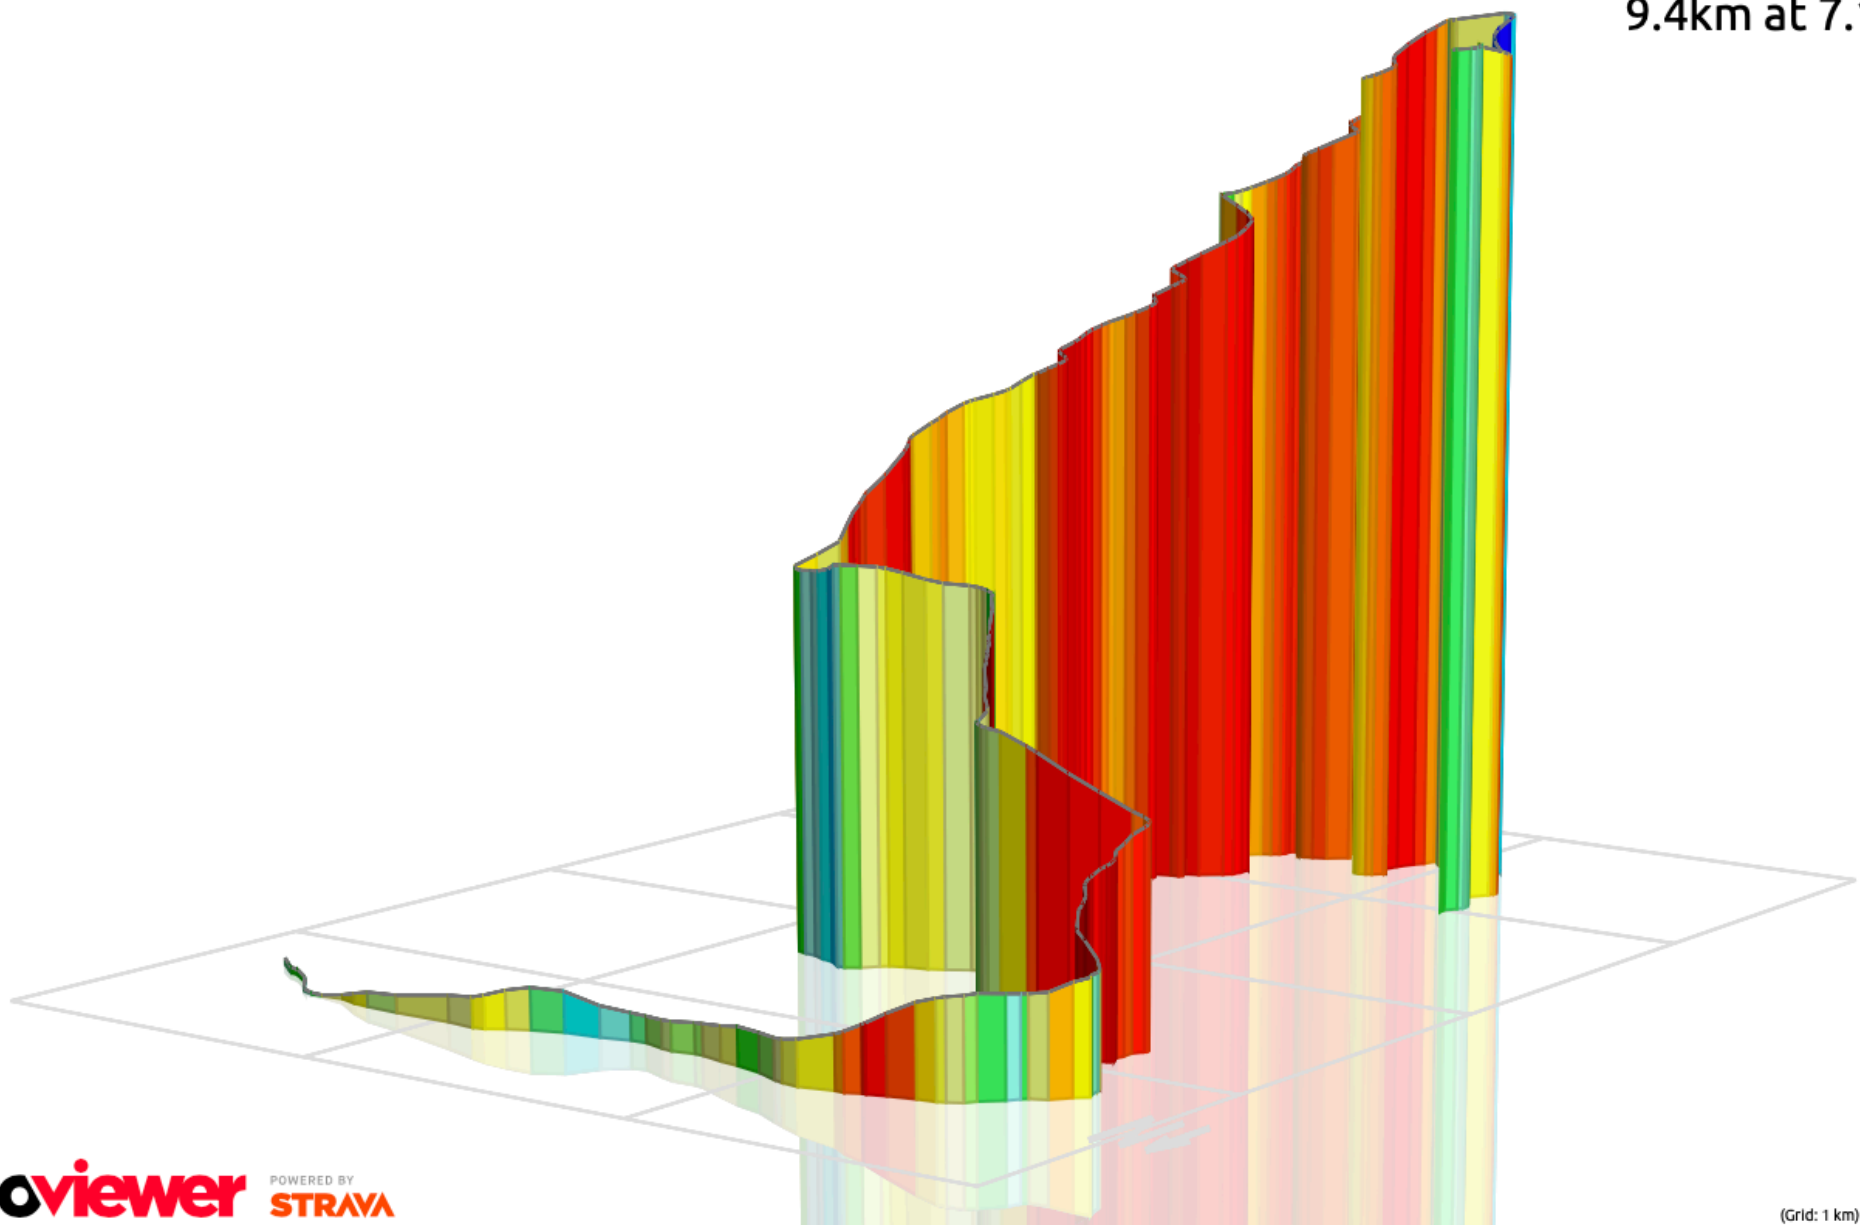

BILBAO
30 m

LOS MACHUCOS. MONUMENTO VACA PASIEGA
880 m

Alto de Los Machucos / 880 m

0 km

166,4 km

Los Machucos to finish

3D 2D Spin 3D Print

9.4km at 7.1%

Los Machucos to finish

3D 2D Spin 3D Print

9.4km at 7.1%

Los Machucos to finish

3D 2D Spin 3D Print

9.4km at 7.1%

A close-up, profile shot of Brad Pitt looking off to the right with a serious expression. The lighting is dramatic, with strong highlights and deep shadows. The background is blurred, showing what appears to be a window with light streaming through. The text "To the pain." is overlaid in a bold, white, sans-serif font at the bottom of the image.

To the pain.

S. Higueta Garcia		75 EF1	+ 10' 21''
R. Guerreiro		145 TKA	+ 16' 54''
P. Latour		11 ALM	+ 18' 16''
G. Bouchard		13 ALM	+ 32' 50''
N. Eg		163 TFS	+ 33' 57''
M. Tusveld		157 SUN	+ 39' 12''
M. Bizkarra Etxegibel		215 EUS	+ 43' 34''
L. Meintjes		111 TDD	+ 43' 39''
G. Brambilla		161 TFS	+ 47' 07''
M. Fabbro		144 TKA	+ 48' 12''
T. Grmay		103 MTS	+ 50' 31''
P. Gilbert		61 DQT	+ 53' 30''
D. De La Cruz Melgarejo		122 INS	+ 53' 51''
J. Herrada		201 COF	+ 54' 32''