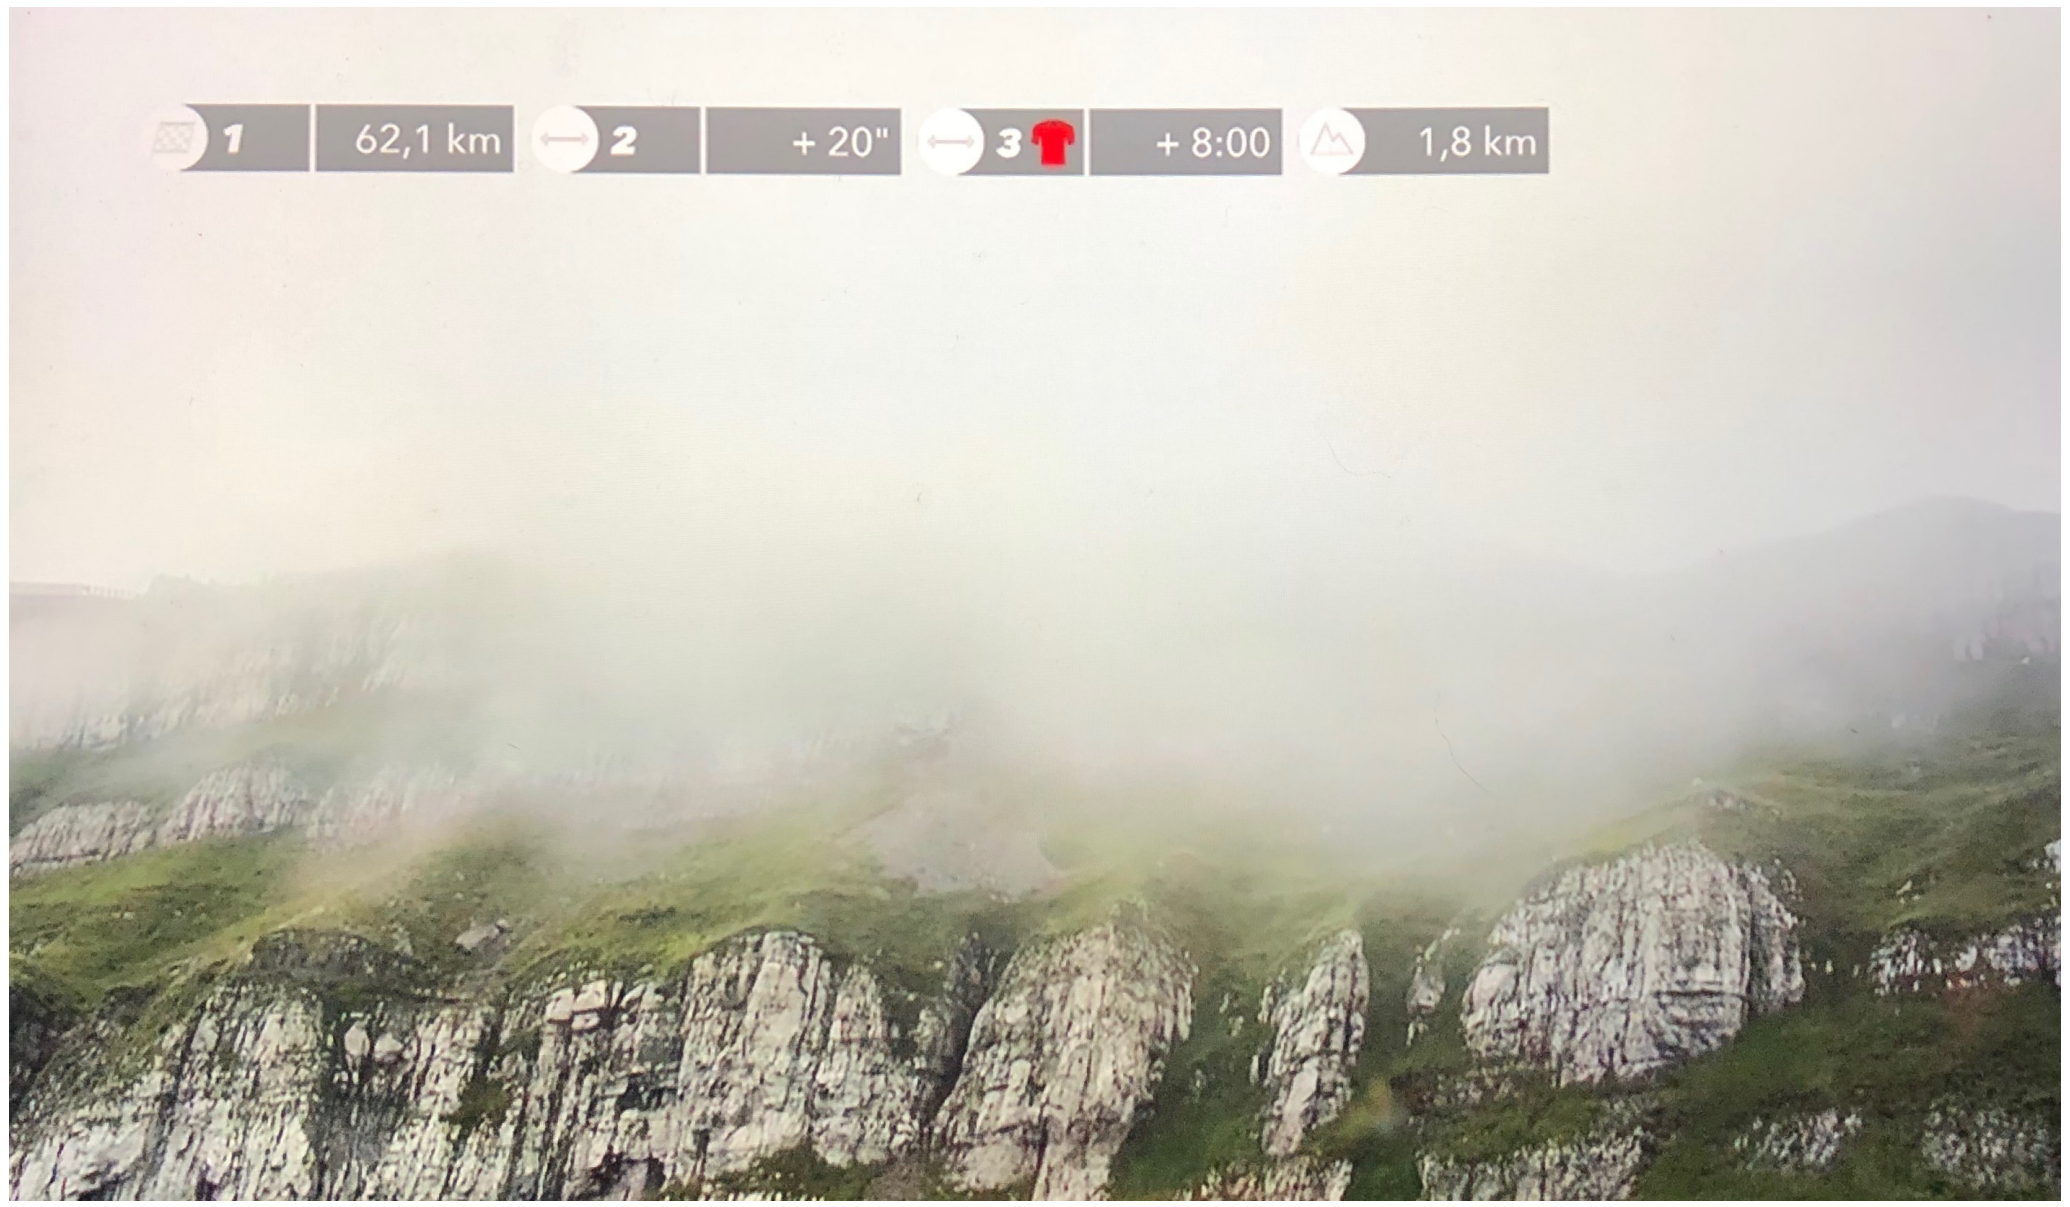

1 62,1 km 2 + 20" 3 T + 8:00 1,8 km