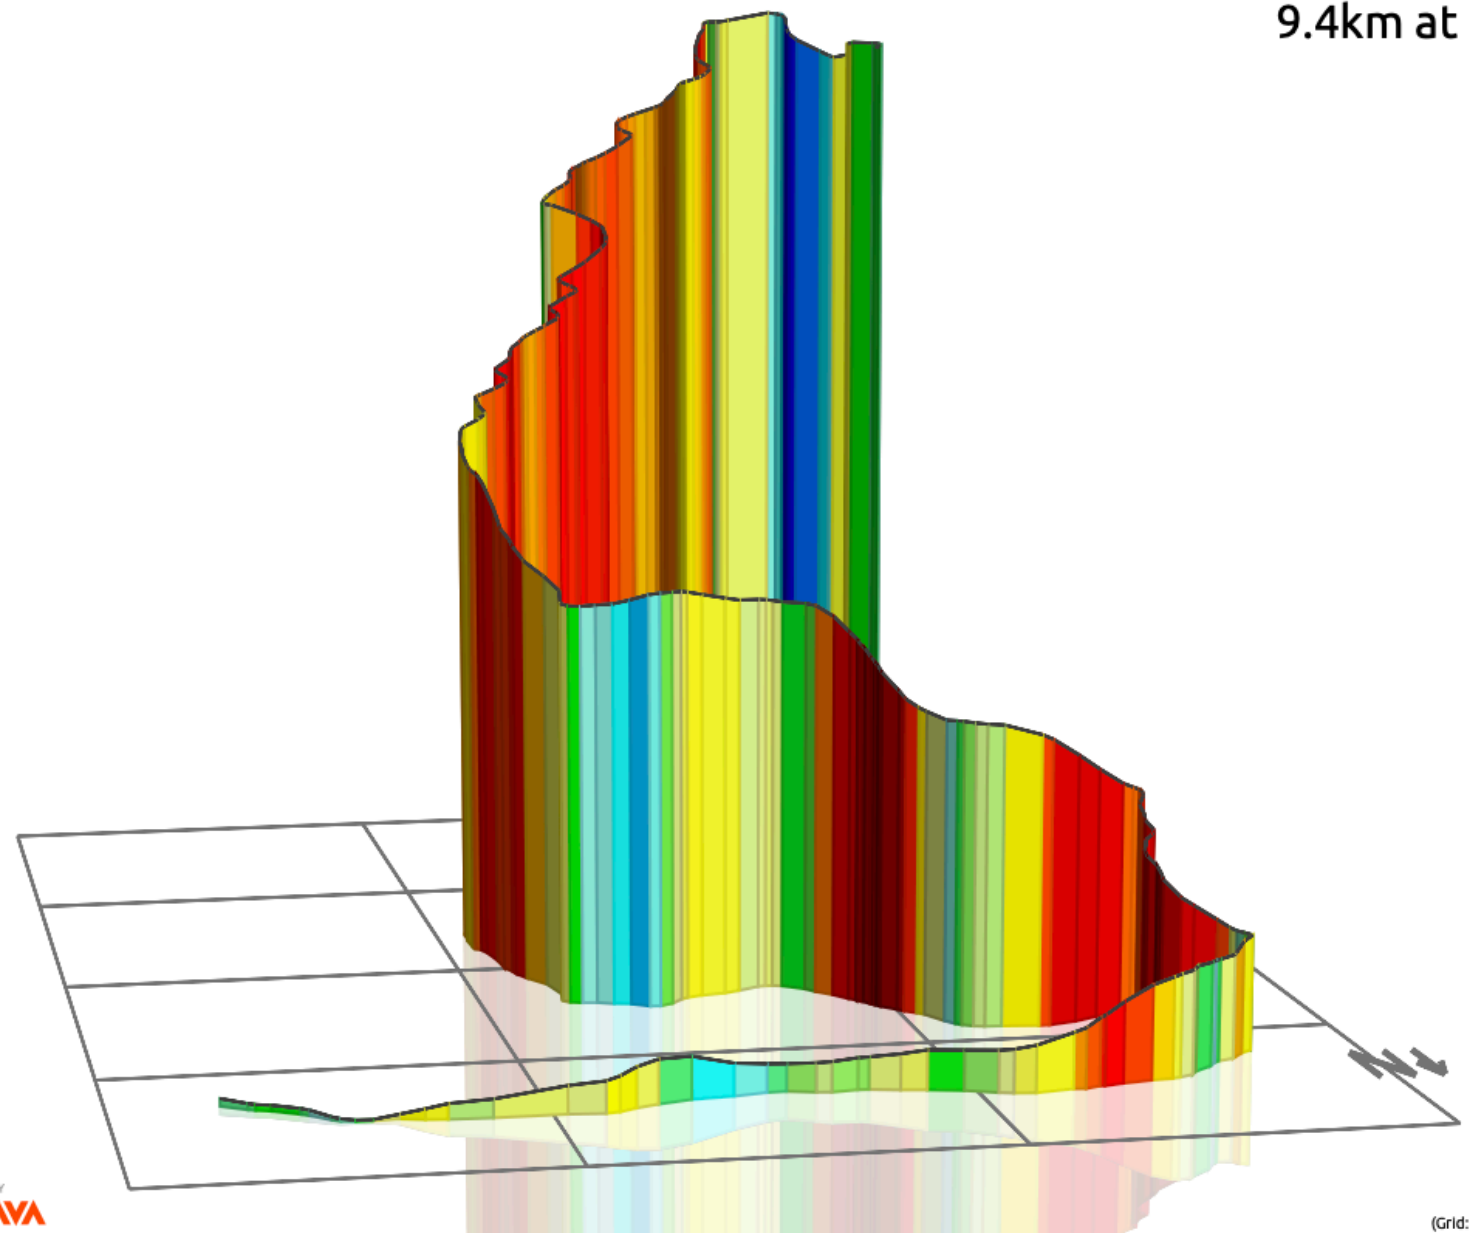

BILBAO
30 m

LOS MACHUCOS. MONUMENTO VACA PASIEGA
880 m

Alto de Los Machucos / 880 m

0 km

166,4 km

Los Machucos to finish

3D 2D Spin 3D Print

9.4km at 7.1%

Los Machucos to finish

3D 2D Spin 3D Print

9.4km at 7.1%

Los Machucos to finish

3D 2D Spin 3D Print

9.4km at 7.1%

A close-up, profile shot of Brad Pitt looking off to the right with a serious expression. The lighting is dramatic, with strong highlights and deep shadows. The background is blurred, showing what appears to be a window with light streaming through. The text "To the pain." is overlaid in a bold, white, sans-serif font at the bottom of the image.

To the pain.

S. Higueta Garcia		75 EF1	+ 10' 21''
R. Guerreiro		145 TKA	+ 16' 54''
P. Latour		11 ALM	+ 18' 16''
G. Bouchard		13 ALM	+ 32' 50''
N. Eg		163 TFS	+ 33' 57''
M. Tusveld		157 SUN	+ 39' 12''
M. Bizkarra Etxegibel		215 EUS	+ 43' 34''
L. Meintjes		111 TDD	+ 43' 39''
G. Brambilla		161 TFS	+ 47' 07''
M. Fabbro		144 TKA	+ 48' 12''
T. Grmay		103 MTS	+ 50' 31''
P. Gilbert		61 DQT	+ 53' 30''
D. De La Cruz Melgarejo		122 INS	+ 53' 51''
J. Herrada		201 COF	+ 54' 32''

65,9 km

+17"

+6:48

5,6 km

1 62,1 km 2 + 20" 3 T + 8:00 1,8 km

1 59,5 km 4 + 8:26

Stage General after the stage 13 | distance 166.4 km

1		POGACAR Tadej	N°177	UAE TEAM EMIRATES	4h 28' 26"
2		ROGLIC Primož	N°131	TEAM JUMBO - VISMA	+ 00' 00"
3		LATOUP Pierre	N°11	AG2R LA MONDIALE	+ 00' 27"
4		VALVERDE Alejandro	N°1	MOVISTAR TEAM	+ 00' 27"
5		QUINTANA Nairo	N°7	MOVISTAR TEAM	+ 00' 27"
6		MAJKA Rafal	N°41	BORA - HANSgroHE	+ 00' 27"
7		LOPEZ MORENO Miguel Angel	N°21	ASTANA PRO TEAM	+ 01' 01"
8		BRAMBILLA Gianluca	N°161	TREK - SEGAFREDO	+ 01' 08"
9		SOLER Marc	N°8	MOVISTAR TEAM	+ 01' 08"
10		KELDERMAN Wilco	N°151	TEAM SUNWEB	+ 01' 08"