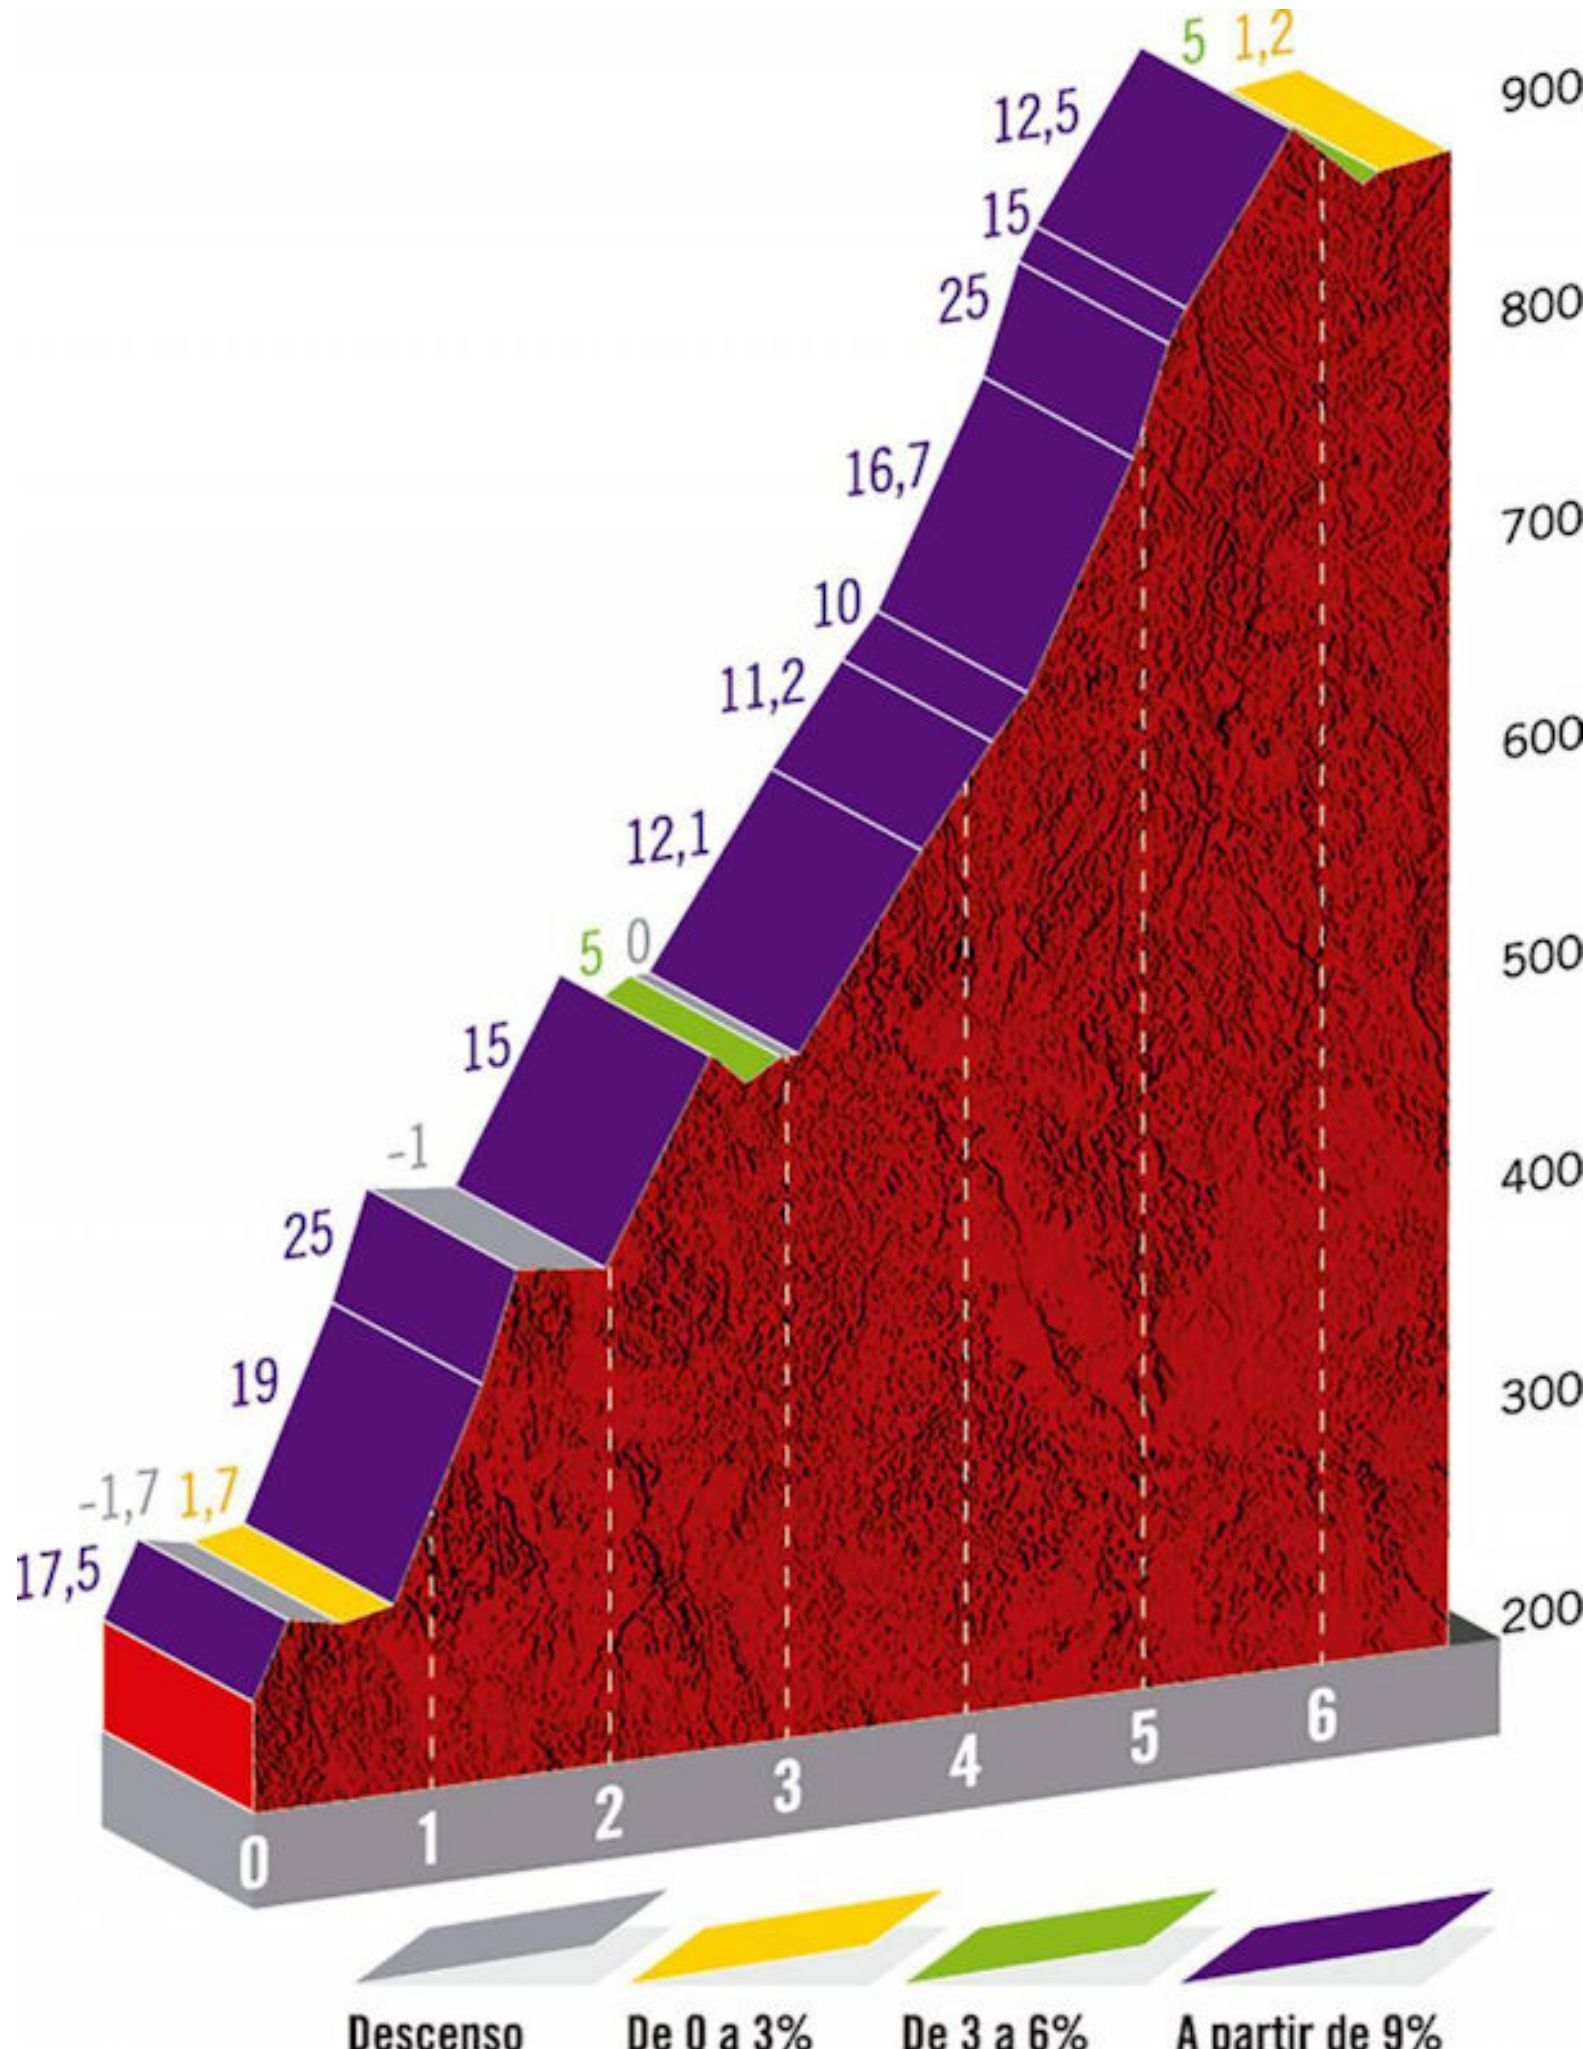

BILBAO
30 m

LOS MACHUCOS. MONUMENTO VACA PASIEGA
880 m

Alto de Los Machucos / 880 m

0 km

166,4 km

Los Machucos to finish

3D 2D Spin 3D Print

9.4km at 7.1%

Los Machucos to finish

3D 2D Spin 3D Print

9.4km at 7.1%

Los Machucos to finish

3D 2D Spin 3D Print

9.4km at 7.1%

A close-up, profile shot of Brad Pitt looking off to the right with a serious expression. The lighting is dramatic, with strong highlights and deep shadows. The background is blurred, showing what appears to be a window with light streaming through. The text "To the pain." is overlaid in a bold, white, sans-serif font at the bottom of the image.

To the pain.

S. Higueta Garcia		75 EF1	+ 10' 21''
R. Guerreiro		145 TKA	+ 16' 54''
P. Latour		11 ALM	+ 18' 16''
G. Bouchard		13 ALM	+ 32' 50''
N. Eg		163 TFS	+ 33' 57''
M. Tusveld		157 SUN	+ 39' 12''
M. Bizkarra Etxegibel		215 EUS	+ 43' 34''
L. Meintjes		111 TDD	+ 43' 39''
G. Brambilla		161 TFS	+ 47' 07''
M. Fabbro		144 TKA	+ 48' 12''
T. Grmay		103 MTS	+ 50' 31''
P. Gilbert		61 DQT	+ 53' 30''
D. De La Cruz Melgarejo		122 INS	+ 53' 51''
J. Herrada		201 COF	+ 54' 32''

F. Grosschartner		46 BOH	+ 56' 11''
W. Poels		121 INS	+ 57' 51''
A. Pedrero		6 MOV	+ 58' 25''
T. De Gendt		91 LTS	+ 01h 01' 20''
J. Atapuma Hurtado		202 COF	+ 01h 10' 41''
D. Howson		104 MTS	+ 01h 12' 18''
B. Armirail		82 GFC	+ 01h 16' 23''
S. Cras		143 TKA	+ 01h 19' 15''
C. Venturini		18 ALM	+ 01h 22' 14''
A. Madrazo Ruiz		181 BBH	+ 01h 40' 53''
M. Docker		74 EF1	+ 01h 58' 37''
D. Novak		35 TBM	+ 02h 03' 54''
R. Power		154 SUN	+ 02h 21' 43''