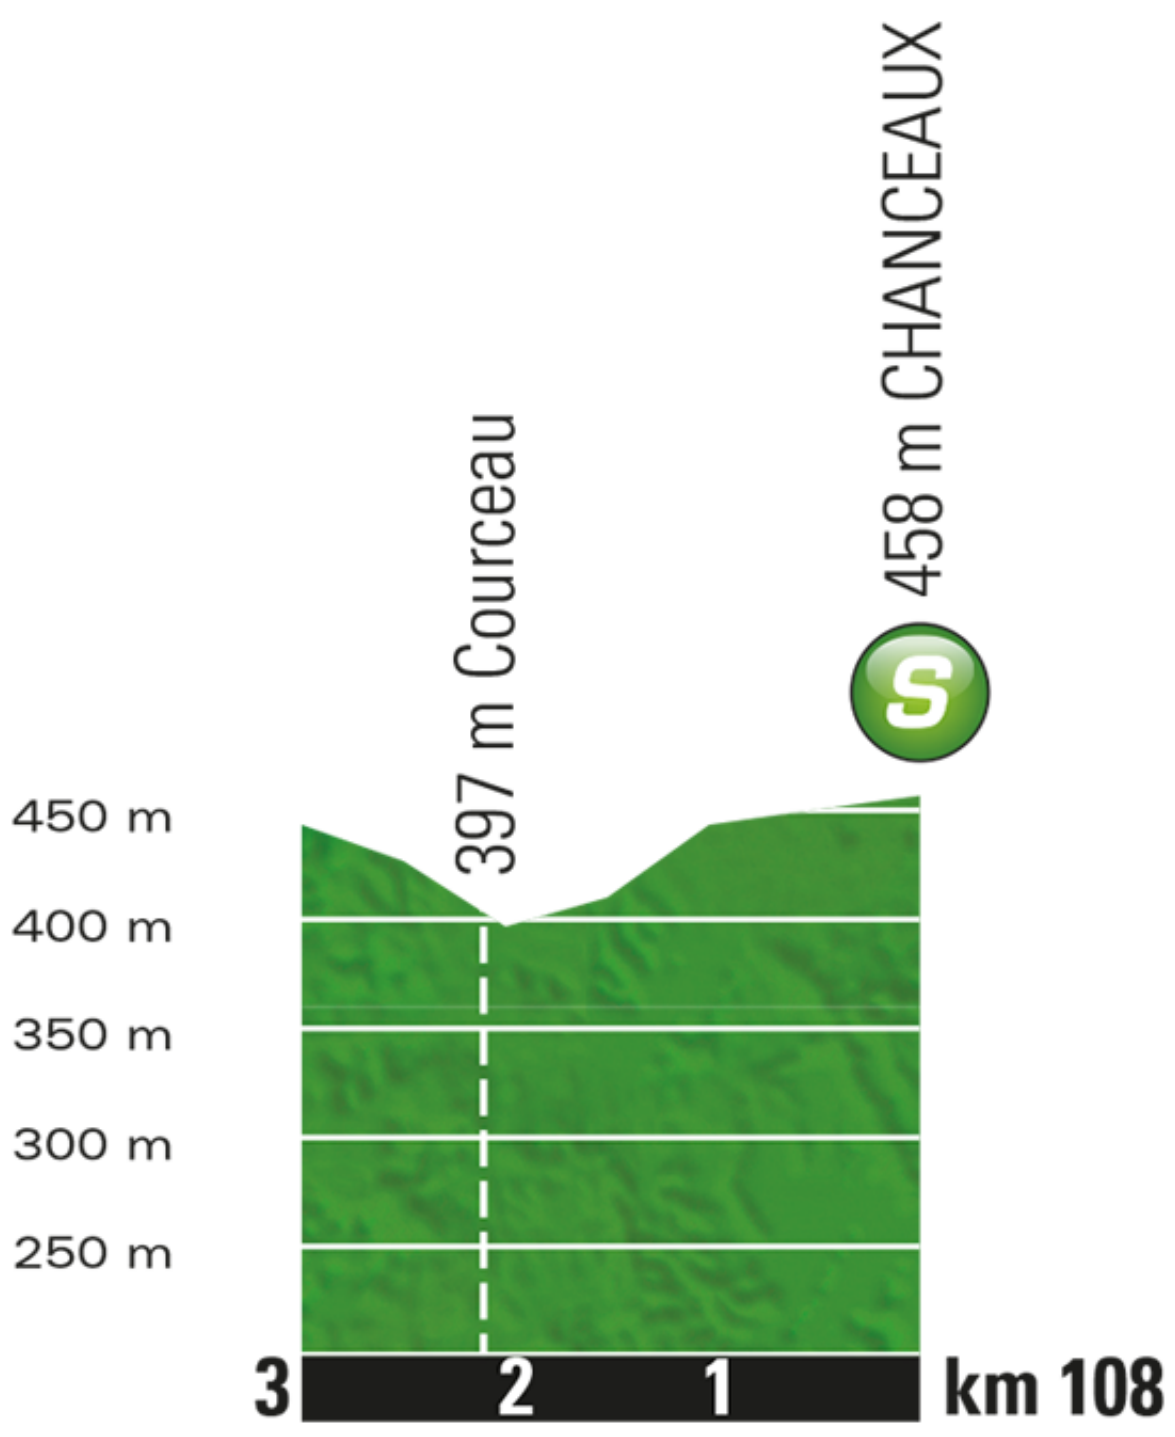

**TROYES**  
108 m

**NUITS-SAINT-GEORGES**  
236 m

**MAISON DE NUITS SAINT-GEORGES**

**OFF-COURSE VEHICLES PROVENANCE**  
from TROYES

**FLAT BED TRUCKS**  
PROVENANCE from TROYES

Central reservations  
Passage on both lanes

**2 000 m**  
**3 000 m**  
**4 000 m**  
**5 000 m**

**OFF-COURSE VEHICLES INSERTION**