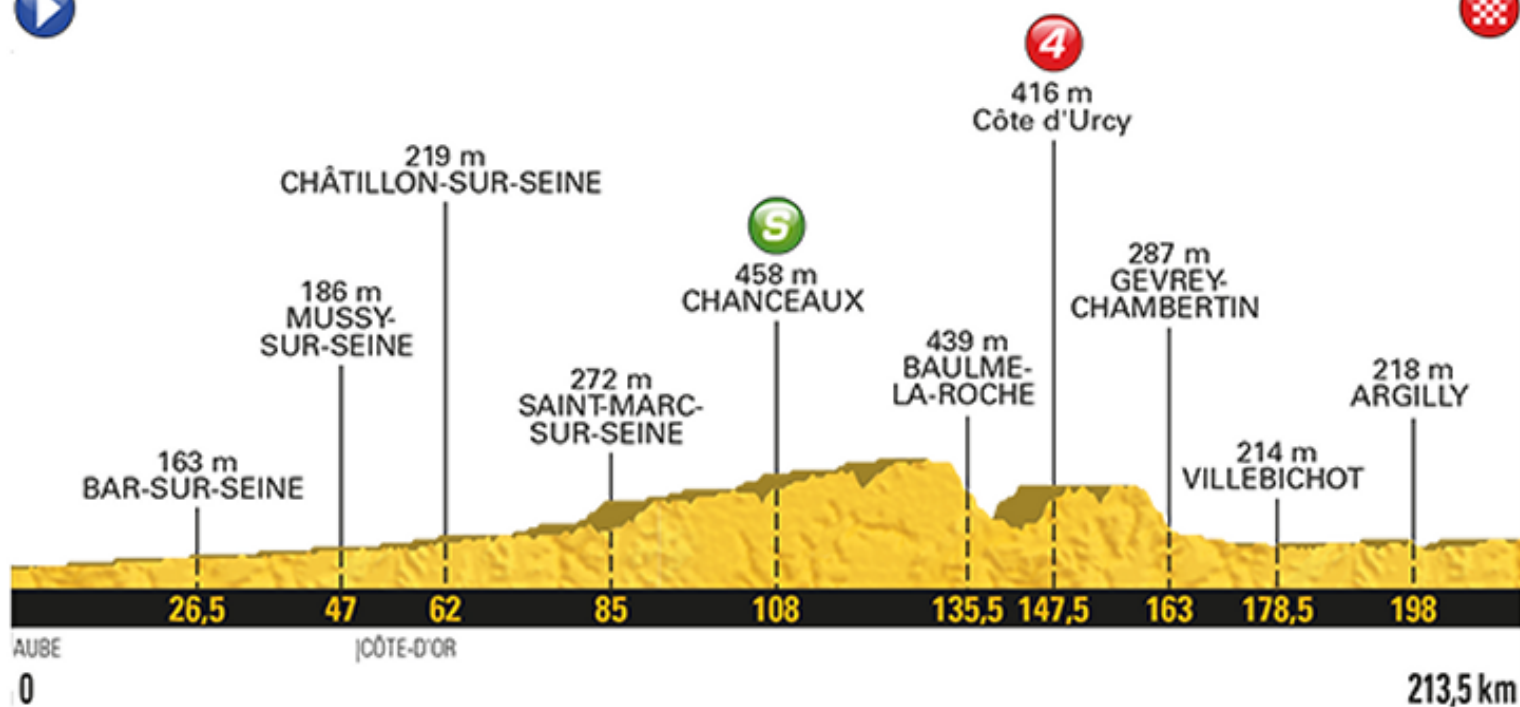

**TROYES**  
108 m

**NUITS-SAINT-GEORGES**  
236 m

**MAISON DE NUITS SAINT-GEORGES**

**OFF-COURSE VEHICLES PROVENANCE**  
from TROYES

**FLAT BED TRUCKS**  
PROVENANCE from TROYES

Central reservations  
Passage on both lanes

**2 000 m**  
**3 000 m**  
**4 000 m**  
**5 000 m**

**OFF-COURSE VEHICLES INSERTION**