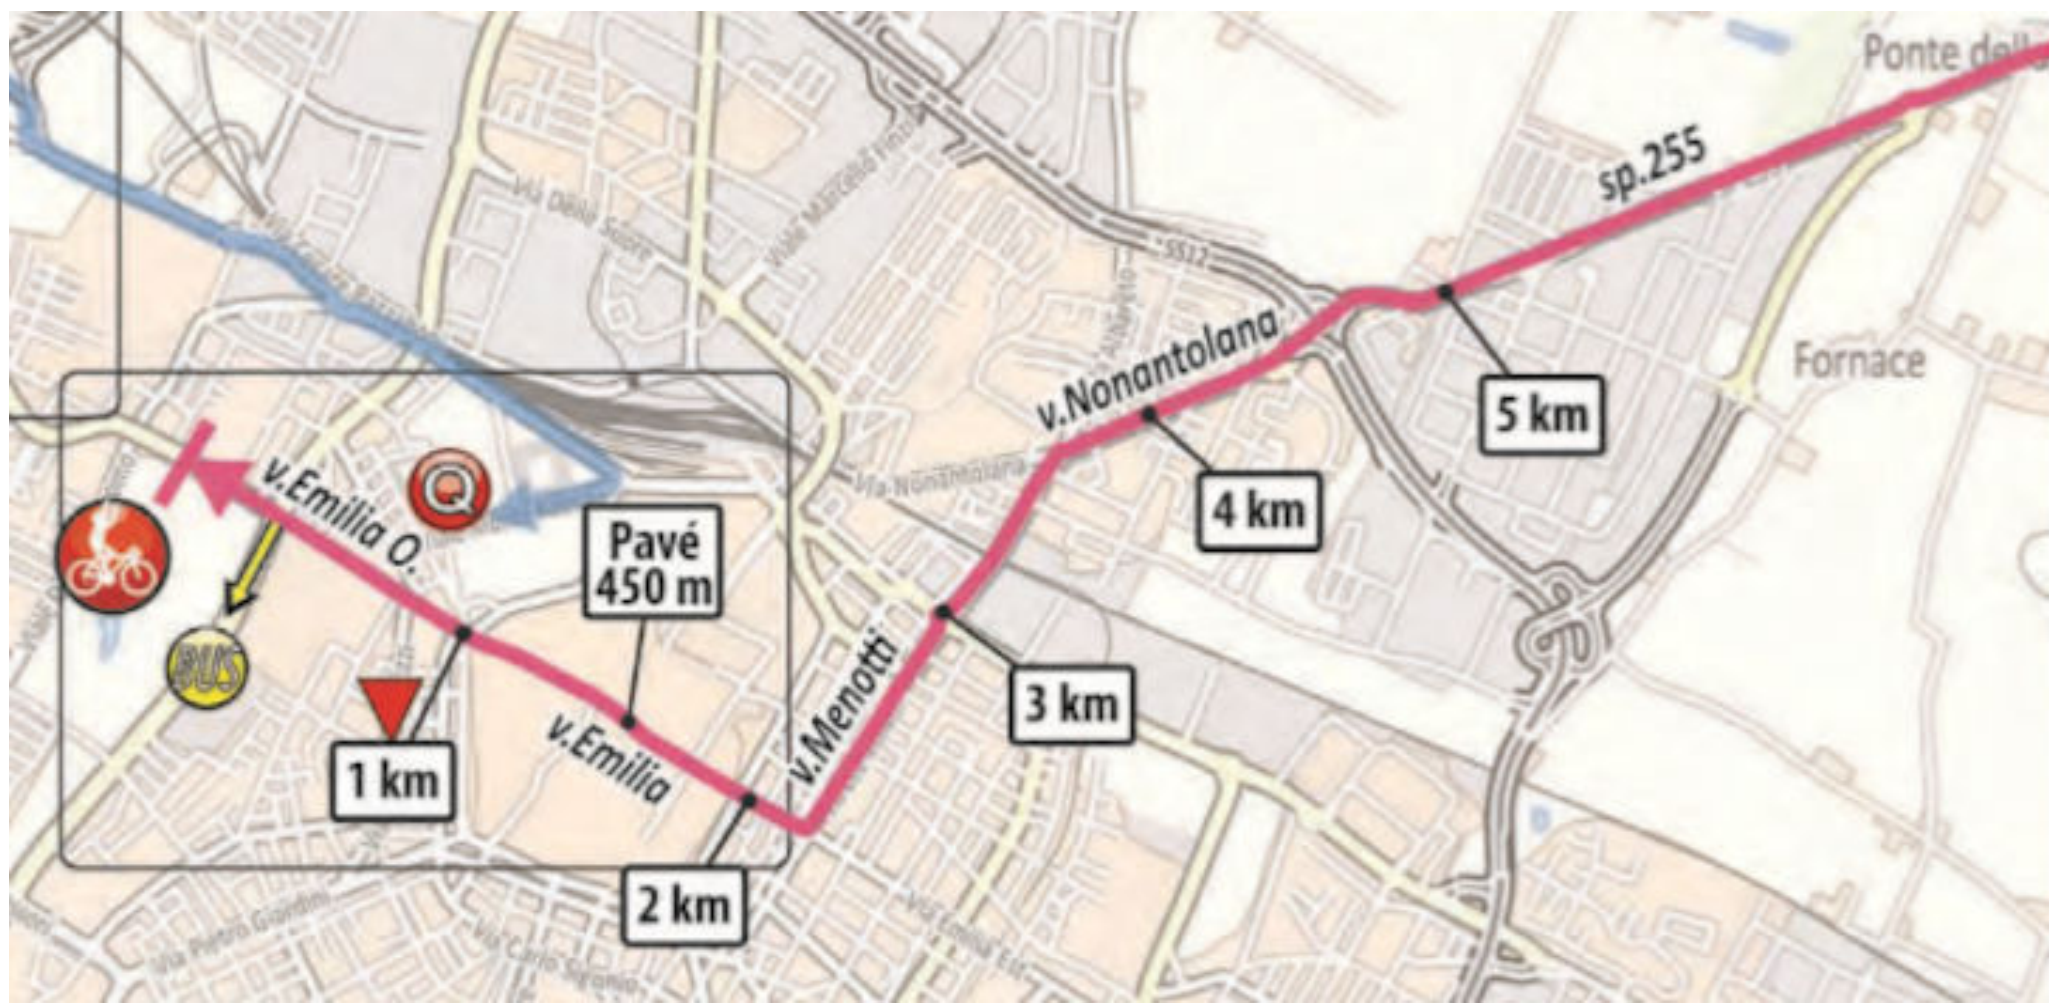

Race Radio

@TheRaceRadio

La Gazzetta dello Sport reports that some parts of the Gavia have 12 meters of snow on them. 20 people are working to clear it. They expect to have both sides cleared by Thursday.